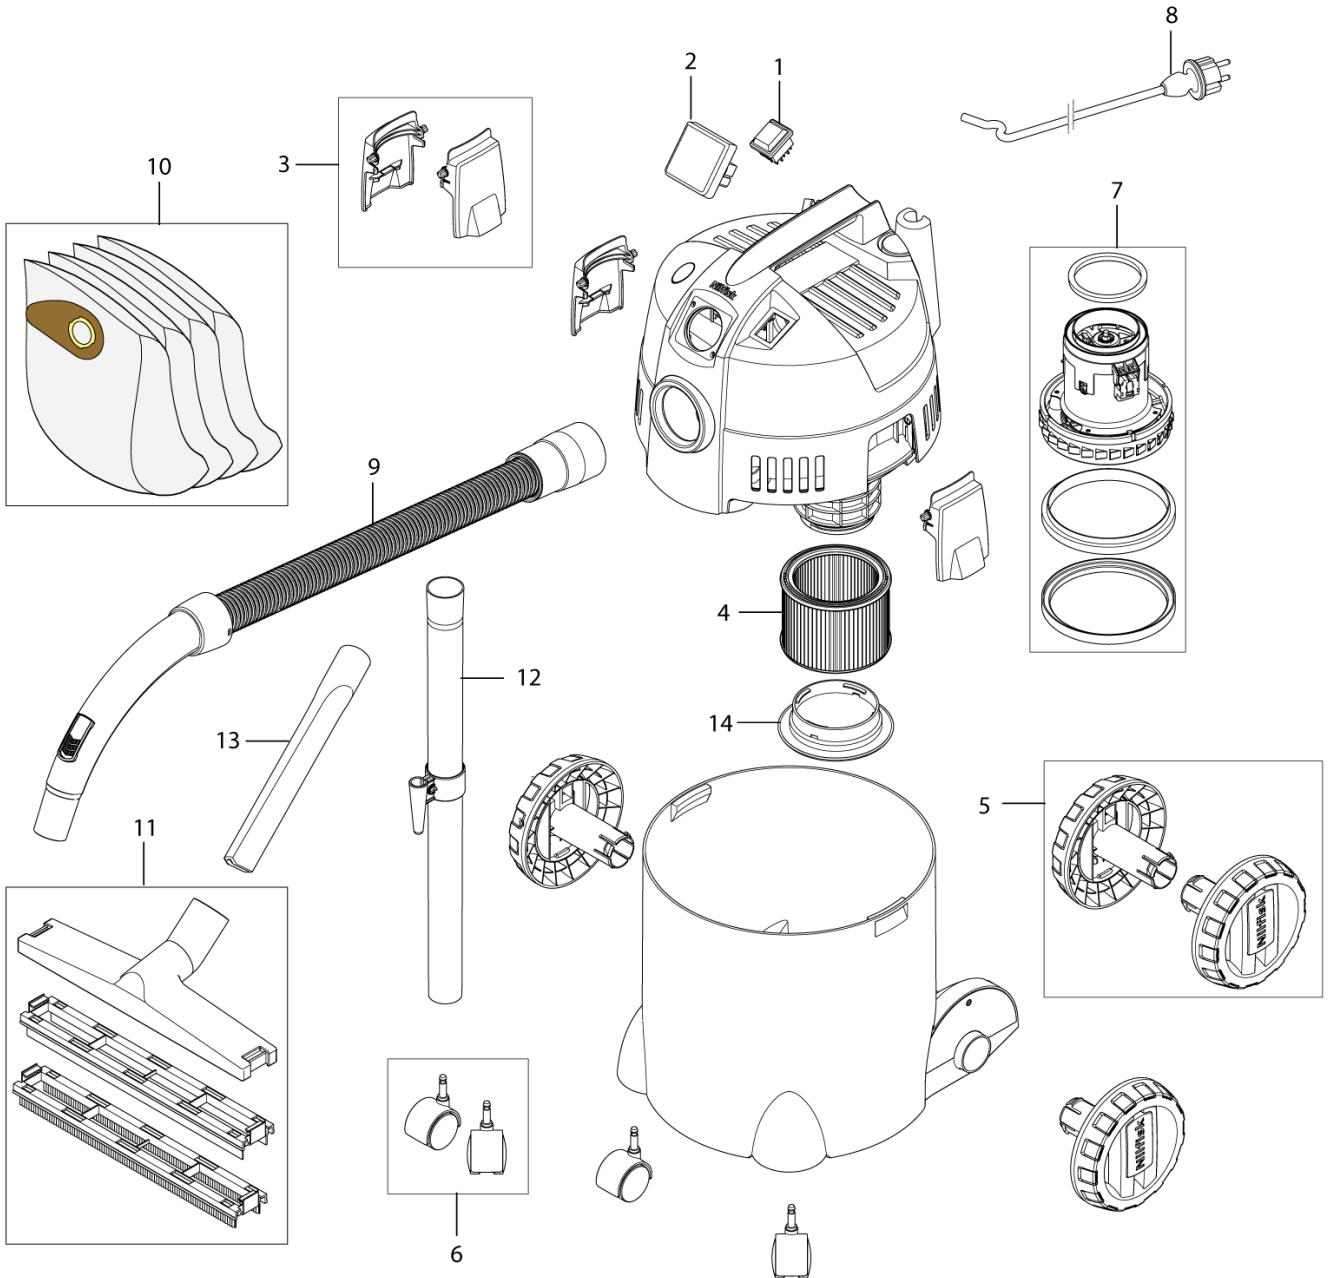

Overview

Buddy II

04-04-2015

Part List ID
BUDDYII02

3

Overview

Buddy II

04-04-2015

Part List ID
BUDDYII02

4

Pos	Part no.	Qty	Description
0	31000895	1	BOX BUDDY II 12L 10 PCS
0	31000896	1	BOX BUDDY II 18L 10 PCS
0	31000897	1	BOX BUDDY II 18L INOX 10 PCS
0	31000898	1	BOX BUDDY II 18L T 10 PCS
1	31000846	1	ON/OFF SWITCH
2	31000847	1	POWER SOCKET EU
2	31000848	1	POWER SOCKET UK
2	31000849	1	POWER SOCKET AUS/NZ
3	31000852	1	CLAMPS 2 PCS
4	81943047	1	FILTER KIT FOR BUDDY II
5	31000854	1	WHEELS 2 PCS
6	31000855	1	CASTOR WHEELS 2 PCS
7	31000856	1	TURBINE WITH GASKETS
8	31000857	1	CABLE EU
8	31000858	1	CABLE UK
8	31000859	1	CABLE AUS/NZ
8	31000860	1	CABLE ZA
8	31000861	1	CABLE CN
9	107405600	1	SUCTION HOSE D32x1900 CPL.
10	81943048	1	DUST BAG 4 PCS FOR BUDDY II
11	81943049	1	WET DRY NOZZLE KIT
12	31000862	2	TUBE WITH PARKING CLIPS
13	29541	1	CREVICE NOZZLE D36X200
14	31000894	1	FILTER TENSION DISC