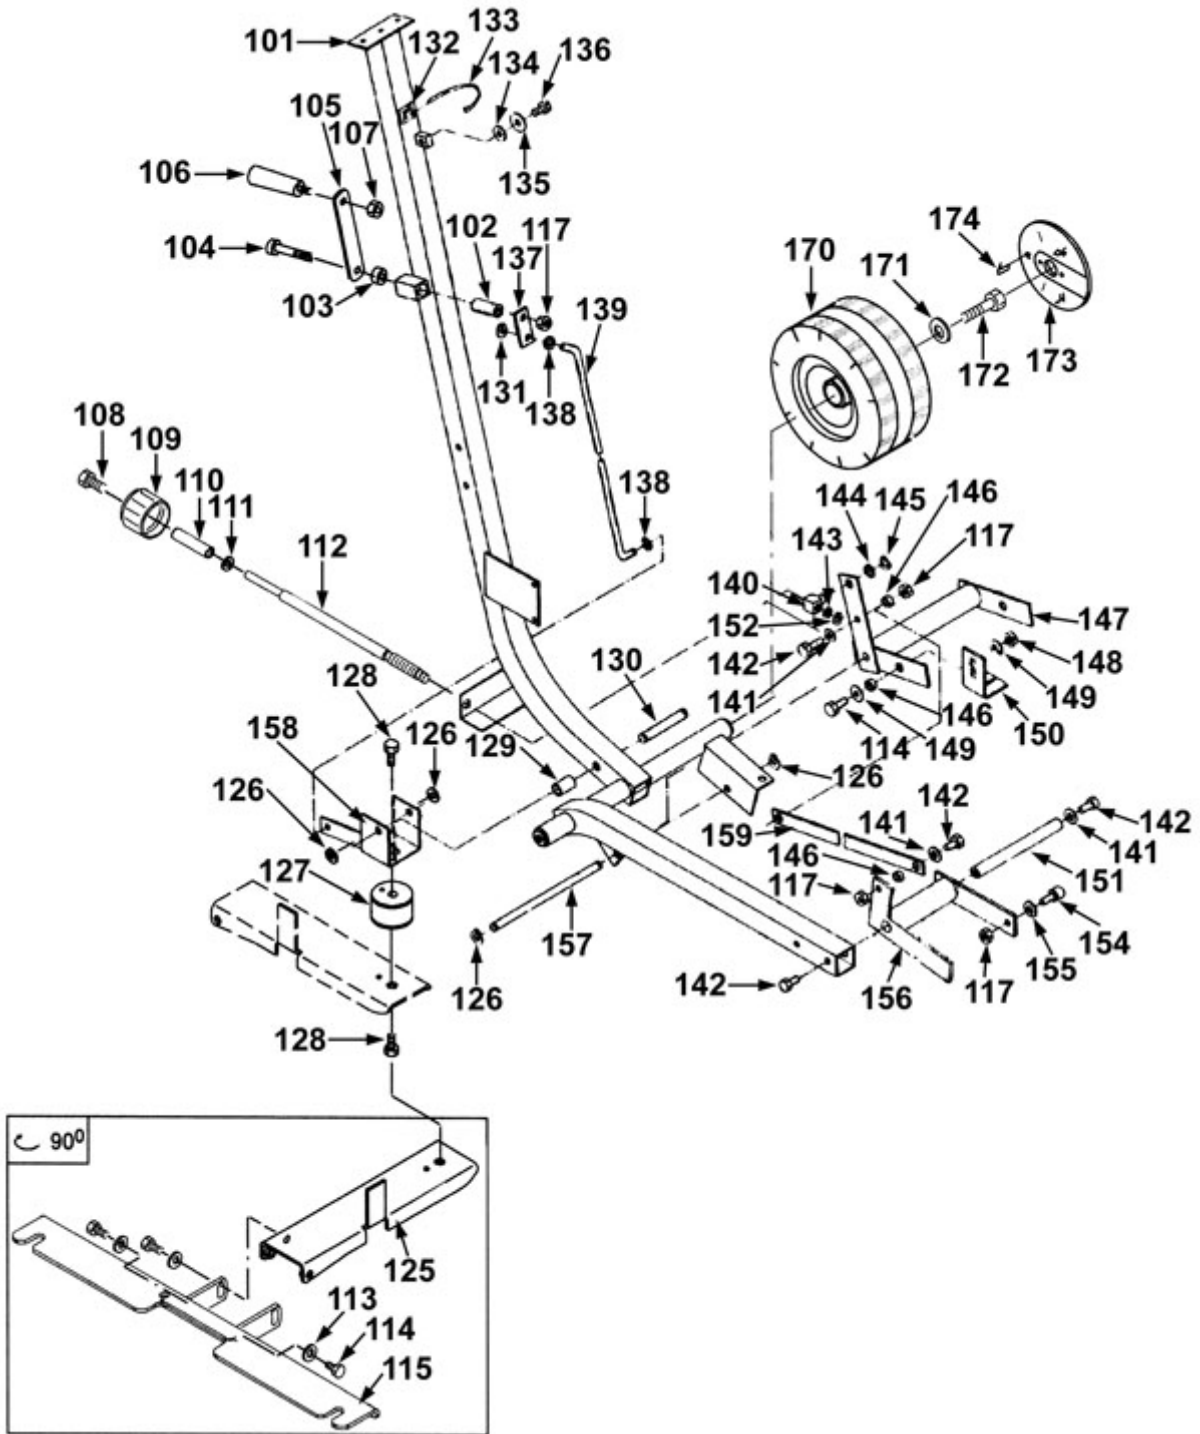

Squeegee Assembly - Curved

Electrical Diagram - Series 03

Main Cord Assembly - Series 02

Vacuum Unit Assembly - Series 03

Brush Drive Assembly - Series 03

Brush Motor Assembly - Series 03

Magnetic Valve and Filter Assembly - Series 03

Squeegee Assembly - Straight

Tank Assembly - Series 03

Main Cord Assembly - Series 03

Control Board - Series 02

Chassis Assembly - Series 03

Tank Assembly - Series 02

Brush Motor Assembly - Series 02

Water Outlet Assembly - Series 03

Water Outlet Assembly - Series 02

Electrical Diagram - Series 02

Magnetic Valve and Filter Assembly - Series 02

Vacuum Unit Assembly - Series 02

Chassis Assembly - Series 02