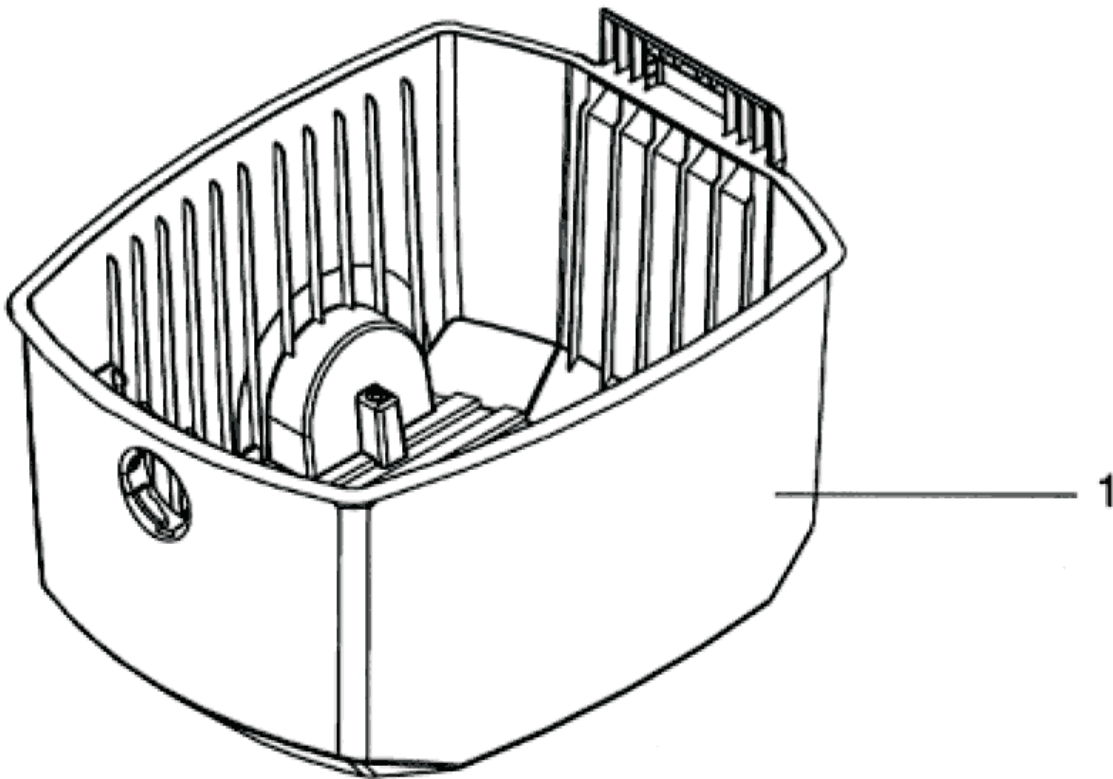

Bottom parts

GD 1000

06-08-2009

Part List ID
B23310

11

Bottom parts

GD 1000

06-08-2009

Part List ID
B23310

12

Pos	Part no.	Qty	Description	EAN
1	12000500	1	CONTAINER 8.75 LITRE	5715492023
1	12000502	1	CONTAINER 5L DUST BAG LOCK	5715492024
1	12000600	1	CONTAINER 16 LITRE	5715492023
1	12000602	1	CONTAINER 10L DUST BAG LOCK	5715492024
1	22246700	1	CONTAINER 5L HEAVY DUTY	5715492008
1	22246800	1	CONTAINER 10L HEAVY DUTY	5715492008
2	147 1040 500	1	FRONT WHEEL KIT POWER/EXTREME.	7319519656
			includes 3 screws	
3	12009300	1	FIXED WHEELS FOR GD 1000/GS 90	5715492003
2B	147 1040 510	1	FRONT WHEEL KIT WITHOUT AXLE	7319519660