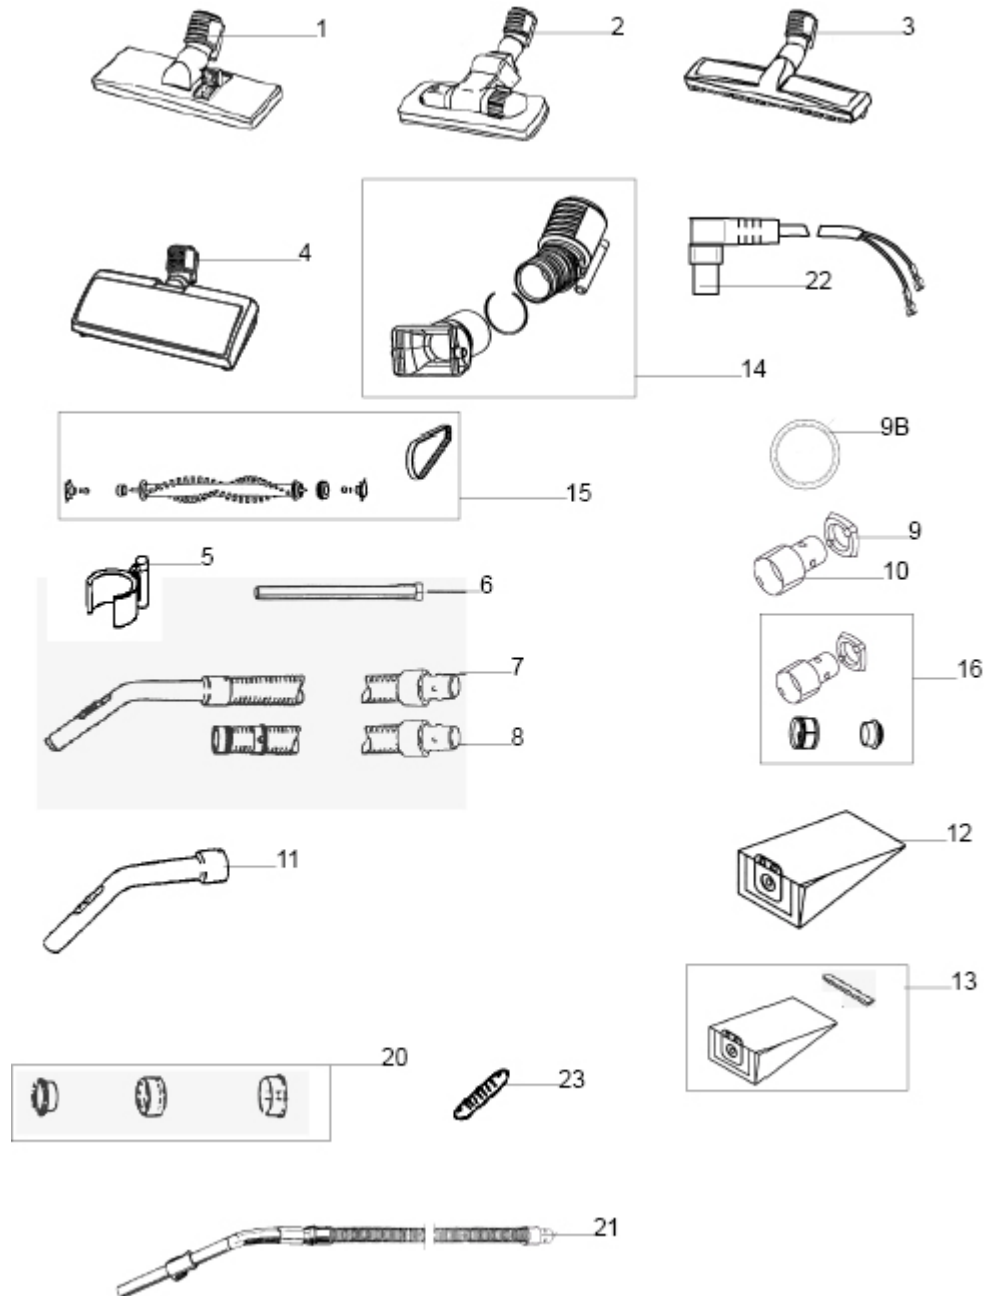

Accessories: nozzles, tubes, hoses and dust ba

GD 1000

06-08-2009

Part List ID

B23312

13

Accessories: nozzles, tubes, hoses and dust ba

GD 1000

06-08-2009

Part List ID

B23312

14

Pos	Part no.	Qty	Description	EAN
1	12019401	1	COMBI NOZZLE 32MM	5715492003
2	12018501	1	COMBI NOZZLE 32 MM	5715492003
3	12017001	1	NOZZLE F. HARD FLOOR 32 MM	5715492003
4	12010100	1	ELEC. NOZZLE	5715492003
4	82220700	1	ELECTRO FL. NOZZ. 100-120V	5715492014
5	12018201	1	PARKING CLIP	5715492003
6	11112401	1	EXTENSION TUBE CPL.	5715492003
7	12018001	1	HOSE 38/32 W. CURVED TUBE GD	5715492003
8	22042401	1	HOSE 38/32 WITH GD-COUPLING	5715492003
9	11542001	1	GASKET GS/GD COUPLING	5715492003
10	12018101	1	HOSE COUPLING F. HOSE 38MM	5715492003
11	21640503	1	BENDED TUBE WITH SHUTTER GREY	5715492003
12	82016801	1	DUST BAGS 5LBOX OF 250 UNITS	
12	82016901	1	DUST BAGS 10LBOX OF 250 UNITS	
12	82222900	1	BAG 10 L WITH CLOSURE 5 PCS.	5715492007
12	82367805	1	DUST BAG SET 5 PCS GD1005	5715492012
13	22251800	1	DUST BAG CLOTH KIT GD 1000	7319519627
14	22367500	1	KOBLING FOR R Ø R GD1000	
15	22365000	1	BRUSH AND DRIVE BELT KITSET	
16	147 0210 520	1	HOSE CONNECTOR KIT DARK GREY	7319519657
20	22350900	1	RINGS F.TAPERED OR CONIC	5715492010
21	82321300	1	HOSE PLASTIC 2M CPL.	7319519631
22	22201500	1	CABLE FOR ELECTRO NOZZ.	5715492006
23	22351000	1	SHUTTER FOR BEDNED TUBE.GREY	5715492010
9B	010 9299 540	1	GASKET CPL	7319519666