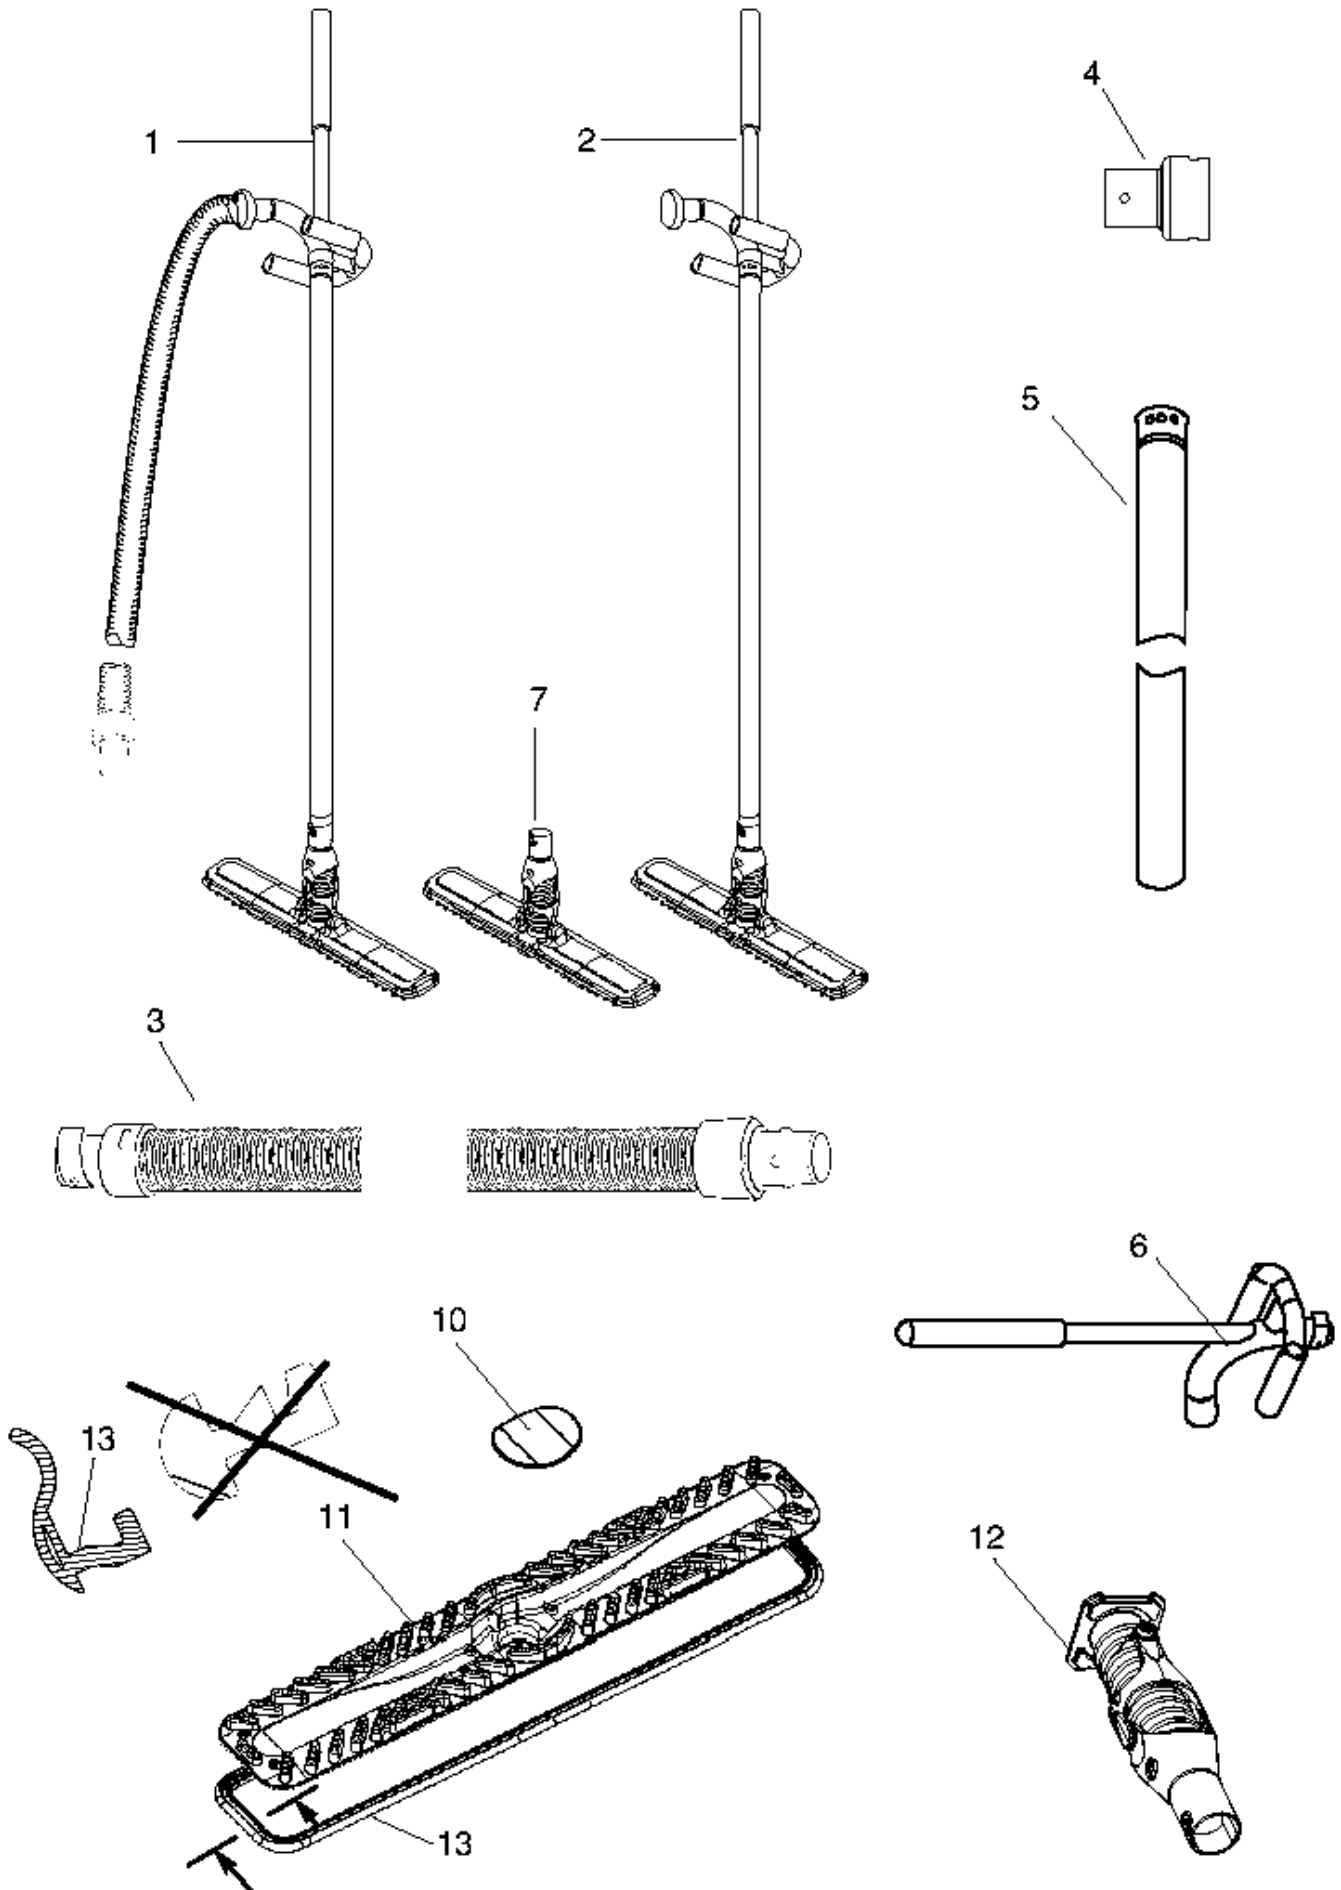

Accessories: NILFISKMOP

GD 1000

06-08-2009

Part List ID
B23314

15

Accessories: NILFISKMOP

GD 1000

06-08-2009

Part List ID
B23314

16

Pos	Part no.	Qty	Description	EAN
1	17830000	1	NILFISK MOP GD1000	5715492005
1	17830001	1	NILFISK MOP GD1000	5715492005
1	17830002	1	NILFISK MOP GD1000	5715492005
2	17830007	1	MOP WITHOUT HOSE 1000 MM MED.	5715492005
3	62139100	1	PLASTIC HOSE GD 1000-SERIES	5715492005
4	82149500	1	ADAPTOR FOR NUMATIC	5715492005
4	82149600	1	HOSE CPL MOP GD 930/S2	5715492005
4	82149700	1	ADAPTOR FOR TASKI	5715492005
5	62188100	1	TUBE LENGTH 800 MM	5715492005
5	62188300	1	TUBE LENGTH 1180 MM	5715492005
5	62188300	1	TUBE LENGTH 1180 MM	5715492005
6	62188400	1	HANDLE	5715492005
7	22201800	1	MOP NOZZLE	5715492006
11	22144600	1	FOOT PLATE WITH FENDER	5715492005
12	22144300	1	FLEXIBLE NECK	5715492005
13	22145500	1	FENDER LIST	5715492007