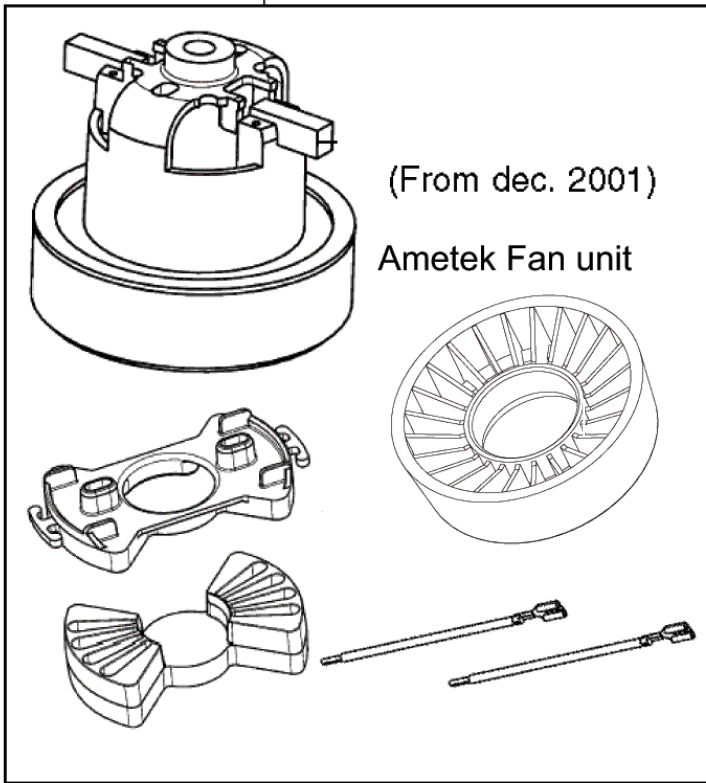

Motor and cord types, all models

GD 1000

06-08-2009

Part List ID B2332

3

1A

2A
2B

2C