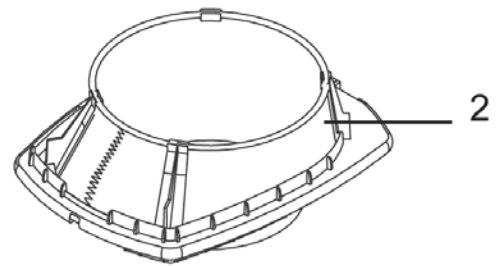

Filterl, HEPA filter and sound suppressors

GD 1000

06-08-2009

Part List ID

B2338

9

Filterl, HEPA filter and sound suppressors

GD 1000

06-08-2009

Part List ID B2338

10

Pos	Part no.	Qty	Description	EAN
1	12014103	1	FILTER UNIT GREEN 1200 CM2	5715492013
1	12014201	1	FILTER UNIT BLUE 1200 CM2	5715492013
2	12014301	1	FILTER UNIT BLUE 2300 CM2	5715492013
3	12015500	1	HEPA FILTER HDS 1005	5715492003
10	22230900	1	SOUND SUPPRESSOR UPPER	5715492007

NOTE Part number 22299301 sound suppressor for Philips fan unit is depleted. This suppressor is replaced by 22299302 sound suppressor for Philips and Ametek fan.