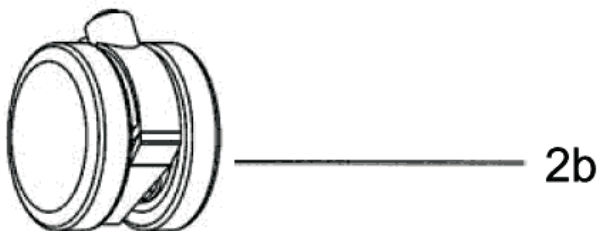

Bottom parts

GD 1000

06-08-2009

Part List ID
B23310

11

Bottom parts

GD 1000

06-08-2009

Part List ID
B23310

12

Pos	Part no.	Qty	Description	EAN
1	12000500	1	CONTAINER 8.75 LITRE	5715492023
1	12000502	1	CONTAINER 5L DUST BAG LOCK	5715492024
1	12000600	1	CONTAINER 16 LITRE	5715492023
1	12000602	1	CONTAINER 10L DUST BAG LOCK	5715492024
1	22246700	1	CONTAINER 5L HEAVY DUTY	5715492008
1	22246800	1	CONTAINER 10L HEAVY DUTY	5715492008
2	147 1040 500	1	FRONT WHEEL KIT POWER/EXTREME.	7319519656
			includes 3 screws	
3	12009300	1	FIXED WHEELS FOR GD 1000/GS 90	5715492003
2B	147 1040 510	1	FRONT WHEEL KIT WITHOUT AXLE	7319519660