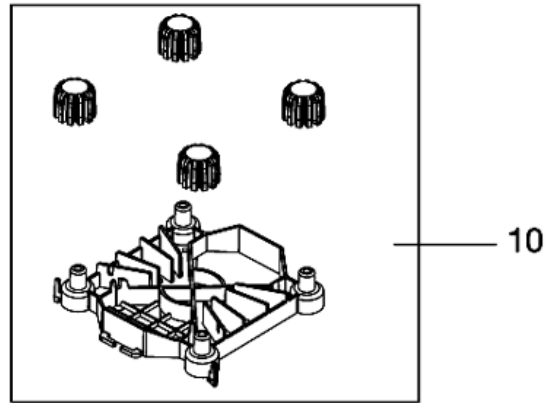

Motor and motor wire, all models

GS/GM 83

10-05-2011

Part List ID G1334

5

Motor and motor wire, all models

GS/GM 83

10-05-2011

Part List ID

G1334

6

Pos	Part no.	Qty	Description	EAN
1	12125001	1	MOTOR GSP 100-120V	7319519501
1	12125002	1	FAN UNIT 220-240V 800W	7319519600
1	12125003	1	MOTOR 110-120V AMETEK	5715492003
1	12125005	1	FAN UNIT 230V 1200W	7319519625
2	22130500	1	WIRE KIT/THERMO SWITCH UL	5715492003
2	22130501	1	INTERNAL WIRE AND CAPACITOR	5715492006
3	22131100	1	ON/OFF SWITCH 1-POLE	5715492003
4	22131200	1	ON/OFF SWITCH 2-POLE	5715492003
10	107401268	1	MOTOR KIT FOR AMA TEK	7319519676
11	22365300	1	SOUND ABSORBER AND GASKET	5715492011
12	22399800	1	GASKET FOR INLET	5715492014

for old motor type outph. 2001