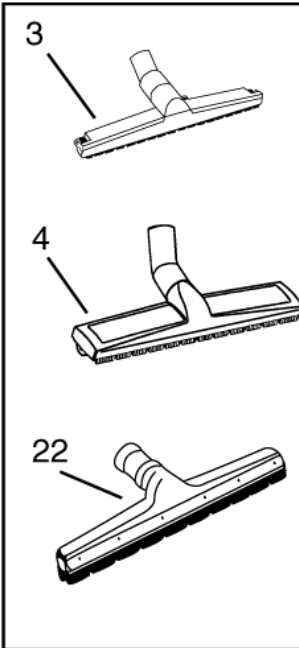

Hose connection diagram steel/brass bayonet 38

GS/GM 83

10-05-2011

Part List ID
G13335

43

Pos	Part no.	Qty	Description	EAN
10	82245301	1	HOSE 38/3M COND. BALL+SLEEVE	5715492020
10	82290101	1	HOSE 38/2M OIL BALL+SLEEVE	5715492020
10	82290201	1	HOSE 38/3M OIL BALL+SLEEVE	5715492020
10	82290301	1	HOSE 38/5M OIL BALL+SLEEVE	5715492020
10	82290401	1	HOSE 38/10M OIL BALL+SLEEVE	5715492019
10	82343600	1	HOSE 38/5M PLAST. SLEEVE+BALL	5715492021
10	82343700	1	HOSE 38/10M PLAST. SLEEVE+BALL	5715492020
11	11810200	1	HOSE 38/2M COMPLETE BRASS ALU.	5715492020
11	11810400	1	HOSE 38/3M COMPLETE BRASS/ALU.	5715492020
12	21810100	1	HOSE 38/2M PLAST. BRASS BAY.+SL.	5715492020
12	21810300	1	HOSE 38/3M PLAST. BRASS BAY.+SL.	5715492020
14	10944000	1	BENT JUNCTION D38	5711141088
15	10984600	1	DIRECT FITTING D38	5711141000
16	11339800	1	ALUMINIUM STEEL FITTING D38	
17	71917000	1	SS BENT JUNCTION D38	5711141089
18	11027200	1	STEEL HOSE D38 MM560	5711141088
19	10967000	1	ANGLED HOSE	
20	10961200	1	ALUMINUM TUBE MT1 D38	5711141000
21	11297400	1	PIPE	
22	11916000	1	SS TUBE 630MM	5715492020

ozzles 38 mm

GS/GM 83

10-05-2011

Part List ID
G13337

44

See hoses con-
nection diagram
for 38mm

Brushes & nozzles

Wet pick-up