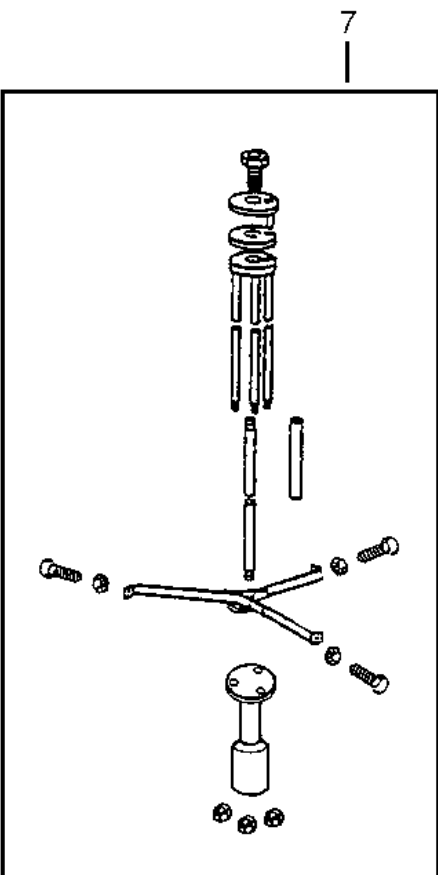

Large filter 18.500 cm2

GS/GM 83

10-05-2011

Part List ID
G13317

17

Large filter 18.500 cm2

GS/GM 83

10-05-2011

Part List ID
G13317

18

Pos	Part no.	Qty	Description	EAN
1	22397200	1	EARTHING STRAP	5715492013
3	22397700	1	FILTER EXPANDER COMPLETE	5711141088
4	22396801	1	SHAKER KNOB WITH NIPPLE KIT	5711141088
5	22397600	1	FILTER SHAKER RING	5715492013
6	71613800	1	BRACKET FOR FILTER	5715492014
7	22397400	1	SHAKER SYSTEM COMPLETE	5715492013
8	22397500	1	BRACKET FOR FILTER	5711141088
9	22397000	1	FILTER PLATE	5711141088
10	61709100	1	FILTER COTTON 1.85M2	5715492025
10	62048400	1	FILTER GORE TEX NO-STAT. 1.85M2	5715492025
10	81904000	1	FILTER GORE TEX 1.85M2	5715492025
10	82243500	1	FILTER NOMEMEX 1.85M2	5715492025
10	L02165100	1	GORE TEX FILTER	5715492034