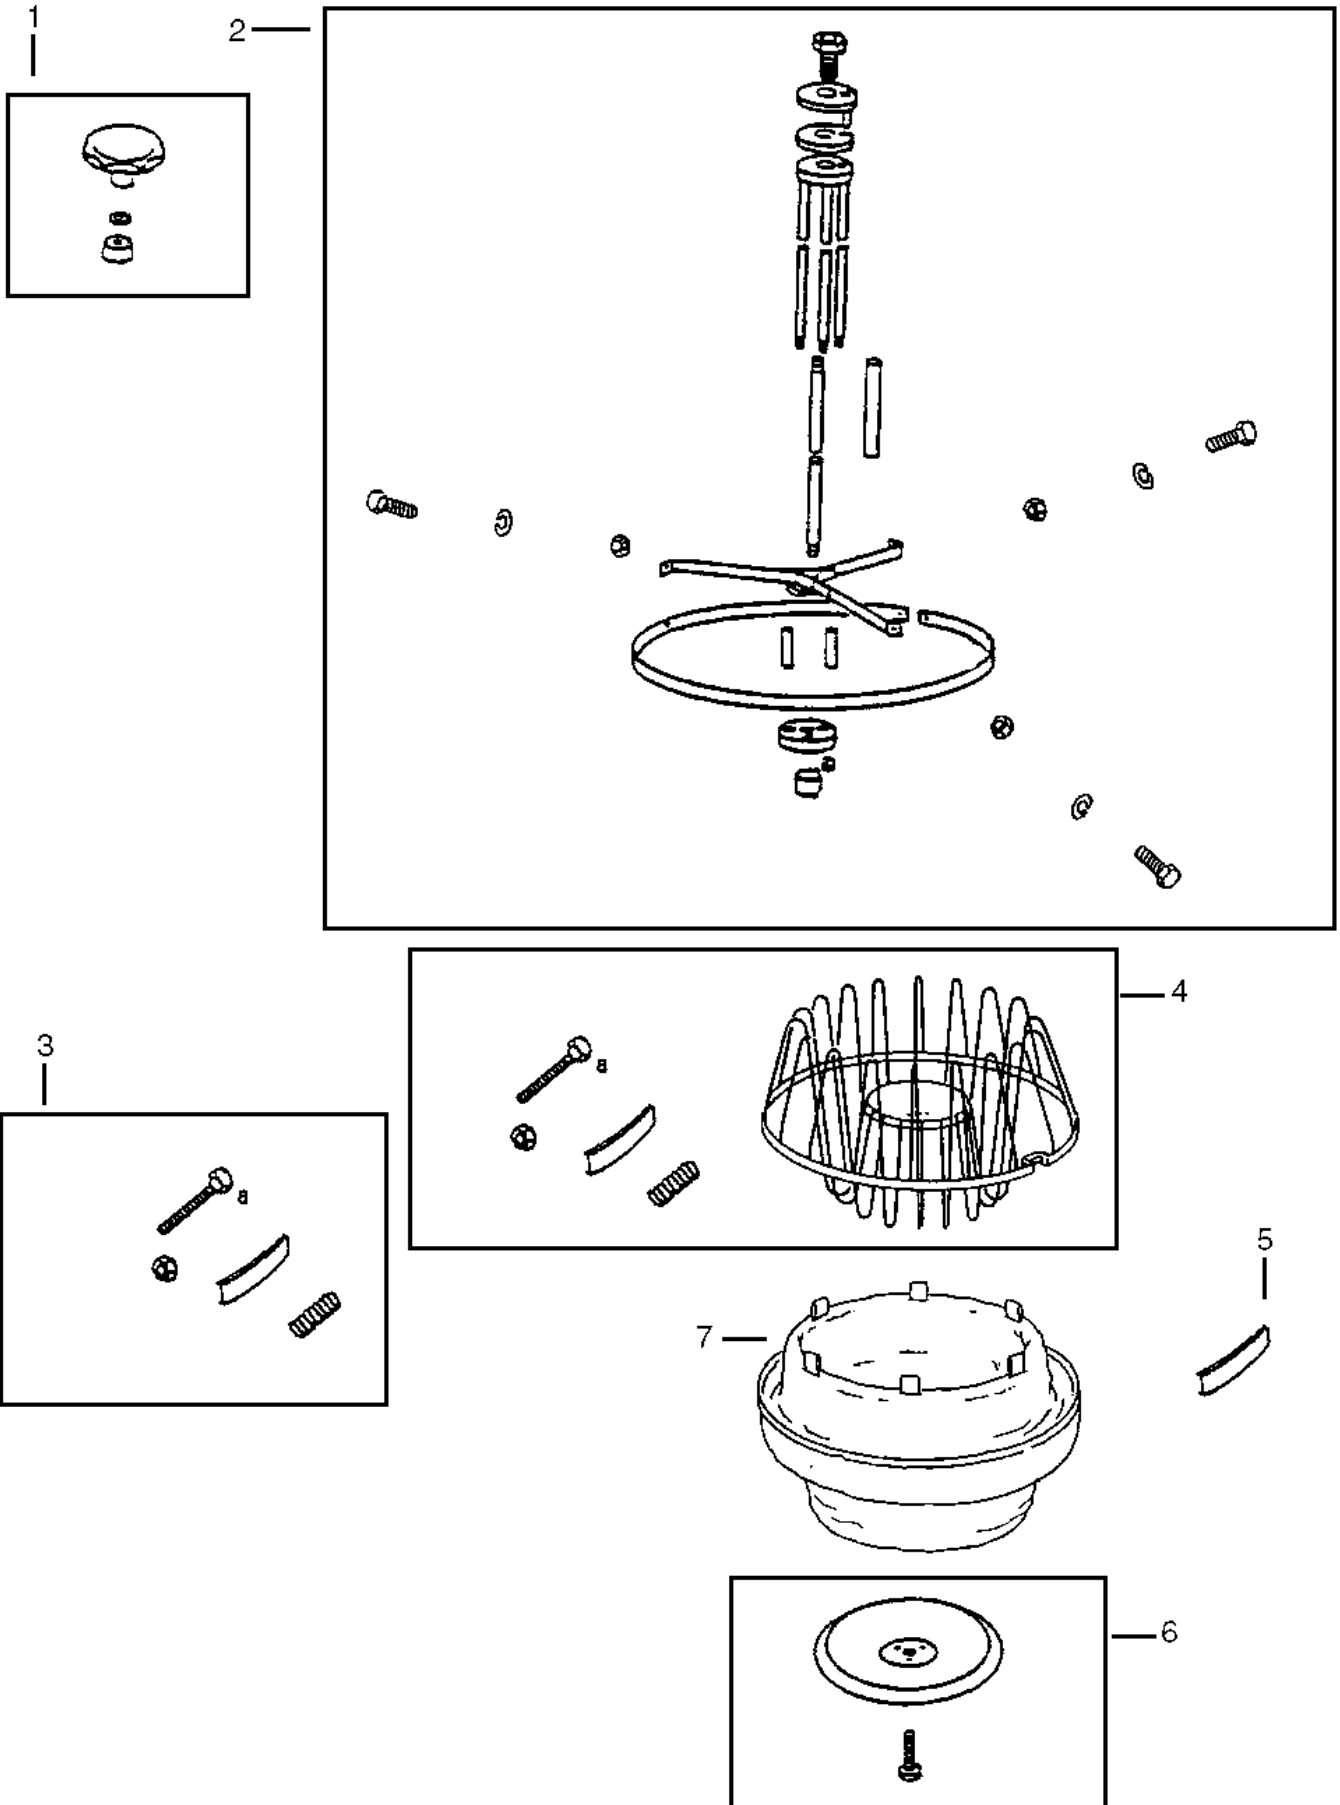

Filter (filter area 14300 cm²)

GS/GM 83

10-05-2011

Part List ID
G13315

15

Filter (filter area 14300 cm2)

GS/GM 83

10-05-2011

Part List ID
G13315

16

Pos	Part no.	Qty	Description	EAN
1	22396801	1	SHAKER KNOB WITH NIPPLE KIT	5711141088
2	22396900	1	SHAKER SYSTEM COMPLETE	5711141088
3	22397100	1	FILTER EXPANDER COMPLETE	5711141088
4	22400600	1	FILTER FRAME 1. 43M2	5711141088
5	71613800	1	BRACKET FOR FILTER	5715492014
6	22397000	1	FILTER PLATE	5711141088
7	61390600	1	FILTER COTTON 1.43M2	5715492025
7	61909900	1	FILTER GORE TEX 1.43M2	5715492025
7	62048300	1	FILTER GORE TEX NO-STAT. 1.43M2	5715492025
7	82243400	1	FILTER NOMEX 1.43M2	5715492025