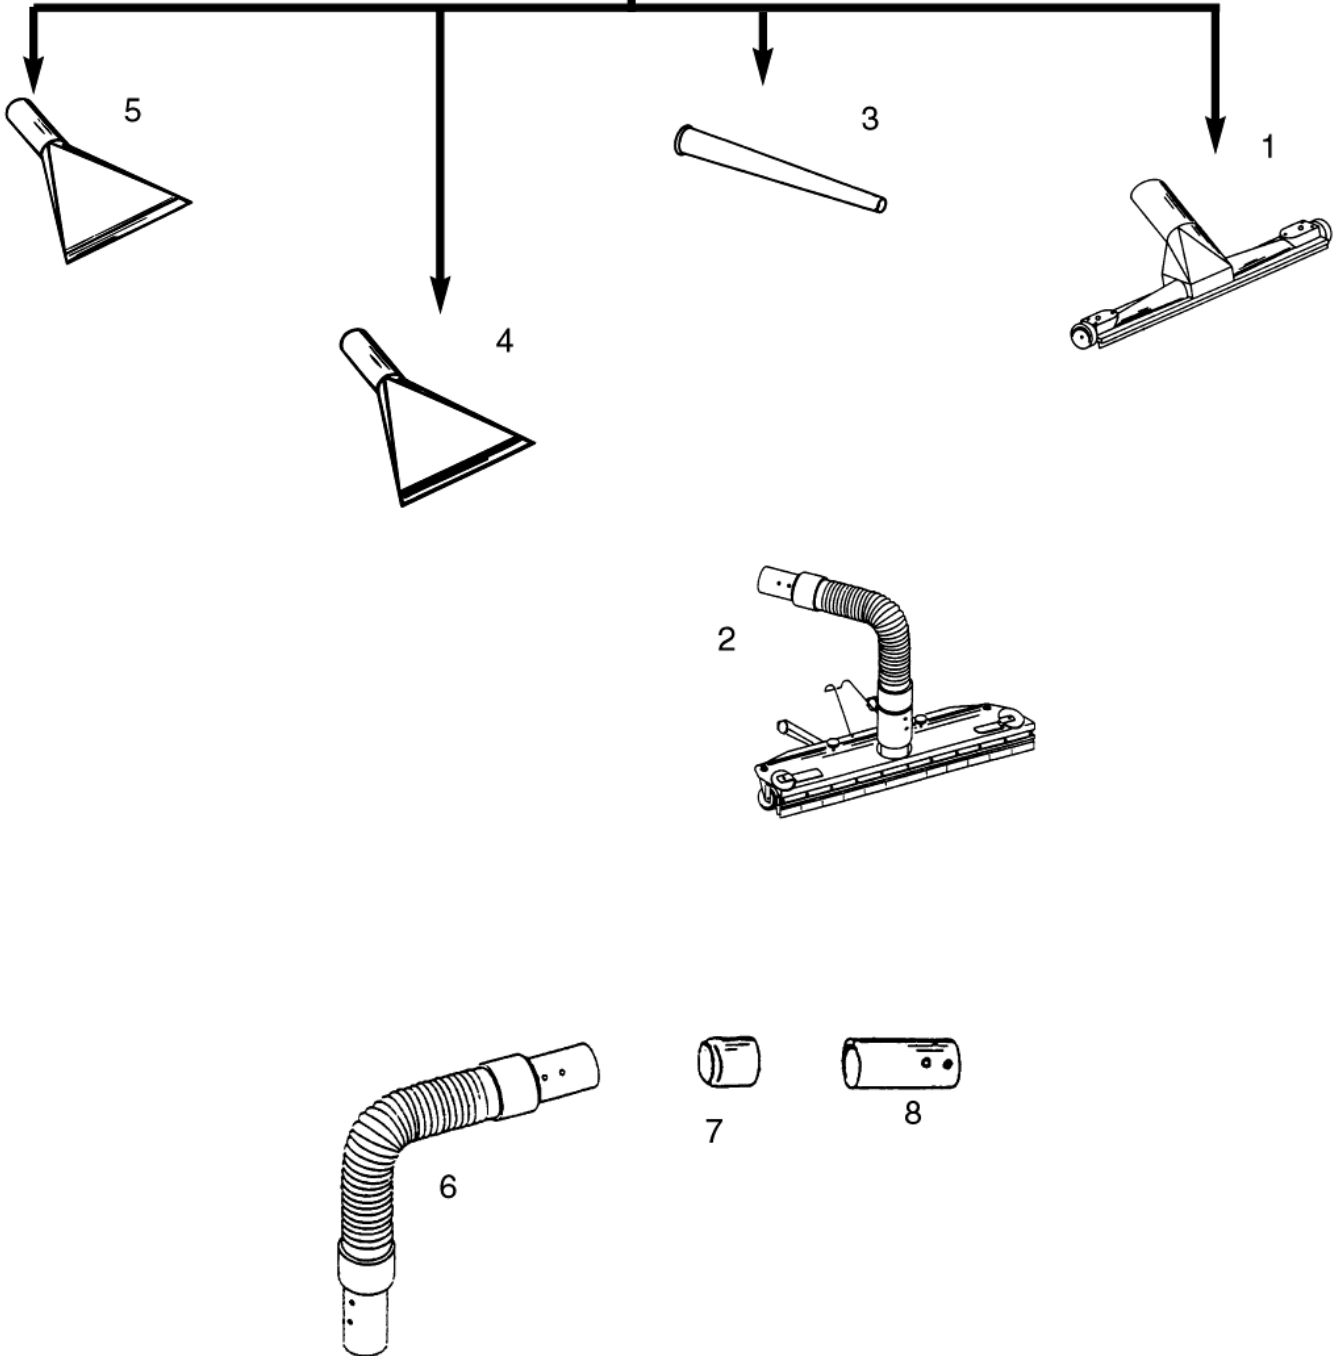

Nozzles 70 mm

GS/GM 83

10-05-2011

Part List ID
G13329

29

See hoses con-
nection
diagram
for 70mm
inlet

Nozzles 70 mm

GS/GM 83

10-05-2011

Part List ID
G13329

30

Pos	Part no.	Qty	Description	EAN
1	L03058500	1	FLOOR NOZZLE 70/500MM	
3	L03058000	1	CONICAL RUBBER NOZZLE 70 /	
4	L03058100	1	FUNNEL NOZZLE 70 /350MM	
5	L03058200	1	FUNNEL NOZZLE 70 /250MM