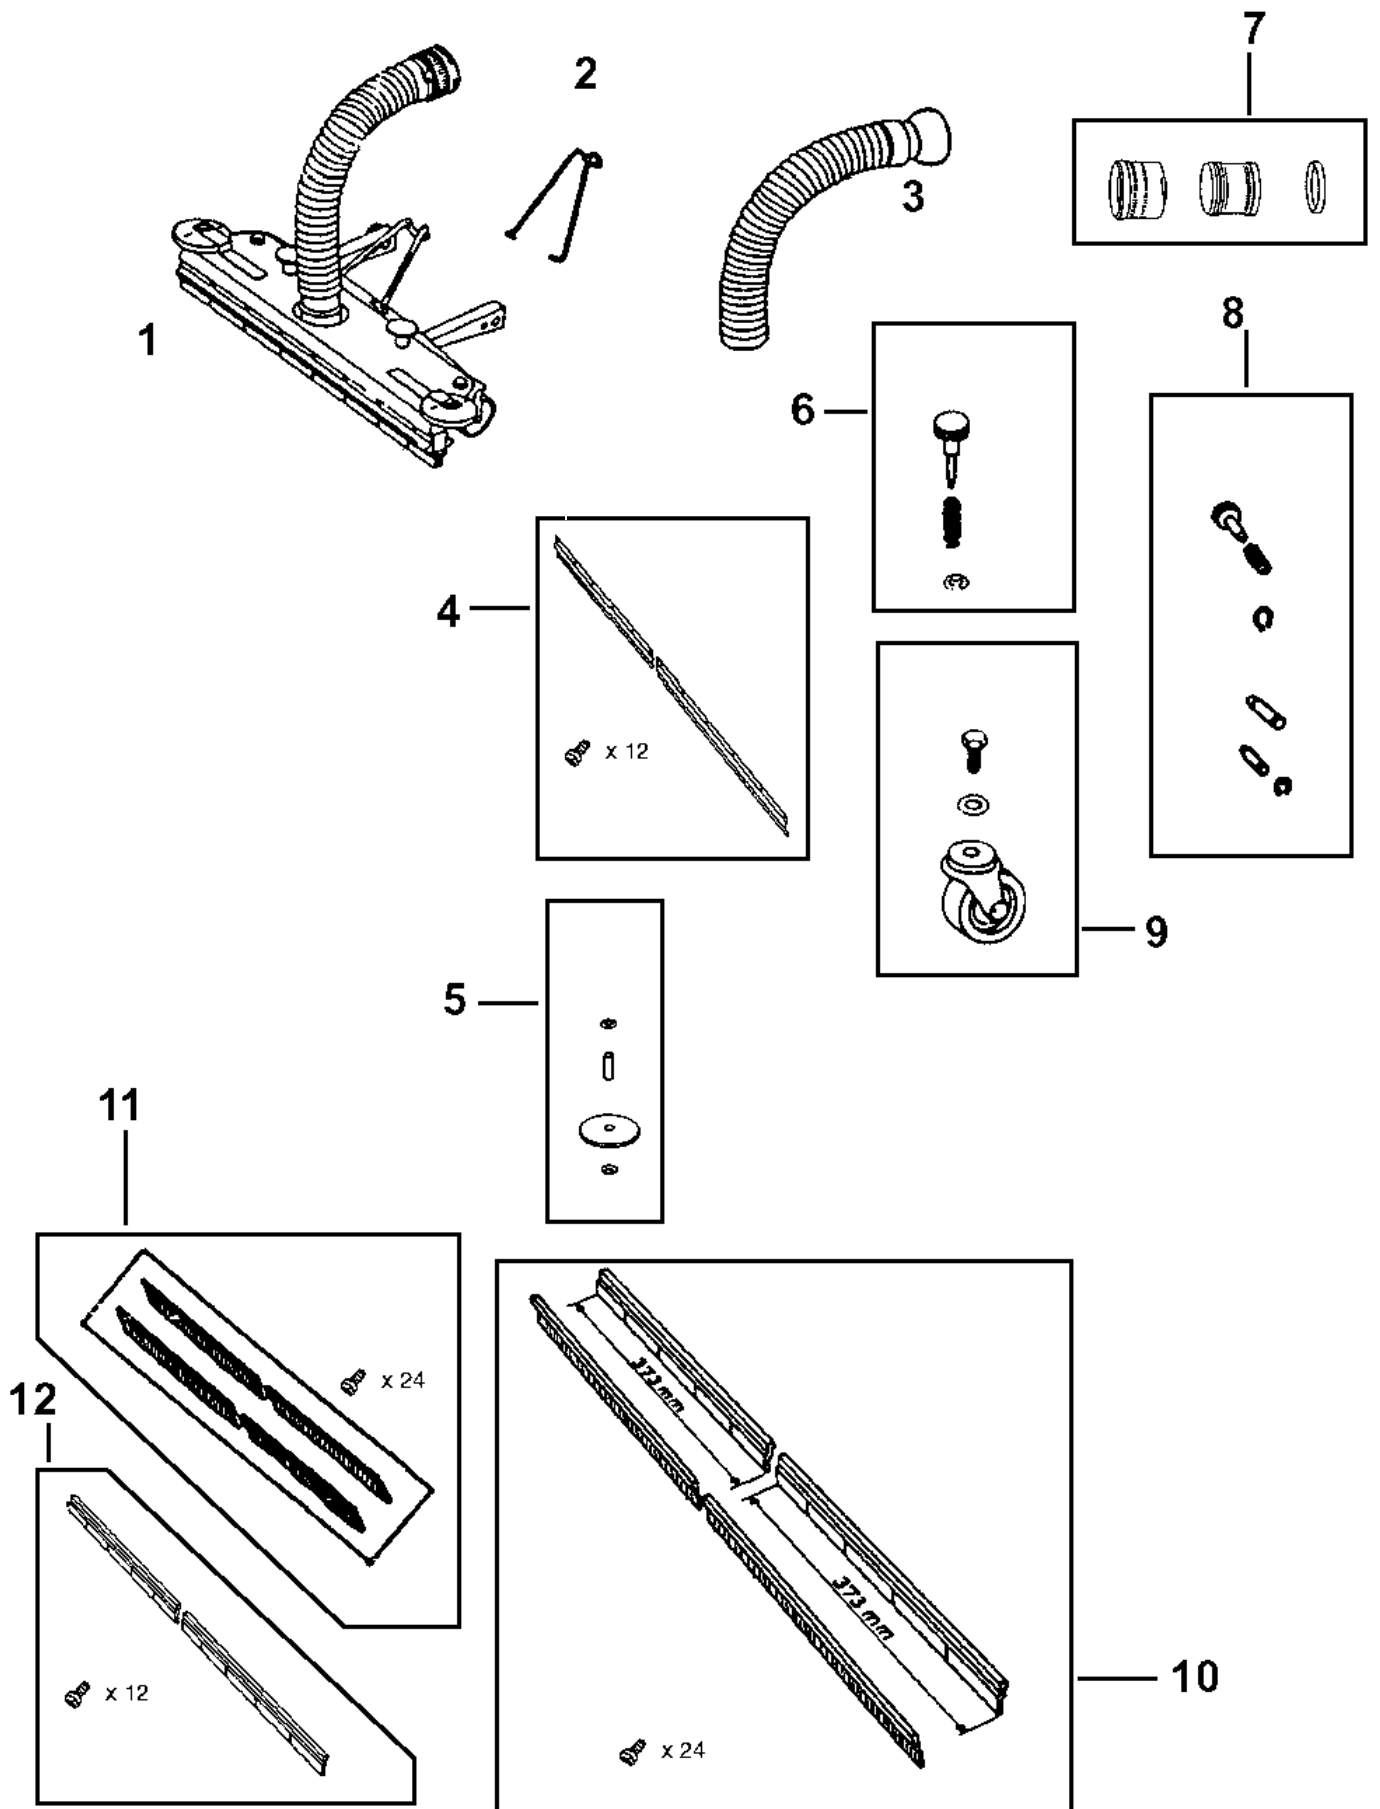

Fixed floor nozzle GS/GM 83-GB 733-GB 833

GS/GM 83

10-05-2011

Part List ID
G13325

25

Fixed floor nozzle GS/GM 83-GB 733-GB 833

GS/GM 83

10-05-2011

Part List ID

G13325

26

Pos	Part no.	Qty	Description	EAN
1	11372900	1	NOZZLE FOR CONTAINER 750MM	5711141088
1	12294600	1	NOZZLE 50MM 750MM BRUSH+LIPS	5715492015
2	71355100	1	BRACKET FOR NOZZEL 750MM	5711141089
3	61732900	1	HOSE FRONT-MOUNT 570MM	5711141089
4	22402800	1	KIT TWO RAILS	5715492035
5	22386800	1	KIT BUFFER WHEEL FOR NOZZLE	5711141088
6	22384600	1	RETAINING SCREW FOR NOZZLE	5711141088
7	22344200	1	SLEEVE	5711141088
8	22386900	1	PARTS FOR NOZZLE KIT. E.G. 11	5715492015
9	22384800	1	KIT WHEEL NOZZLE CARRIAGE FR	5711141088
10	22295400	1	BRUSH+LIPS 373MM FOR 750MM 2+2	5711141088
11	21669600	1	BRUSH SET 4 PCS KIT	5711141088
12	22402900	1	RUBBER LIPS 373MM FOR NOZZ.N.7	5711141089