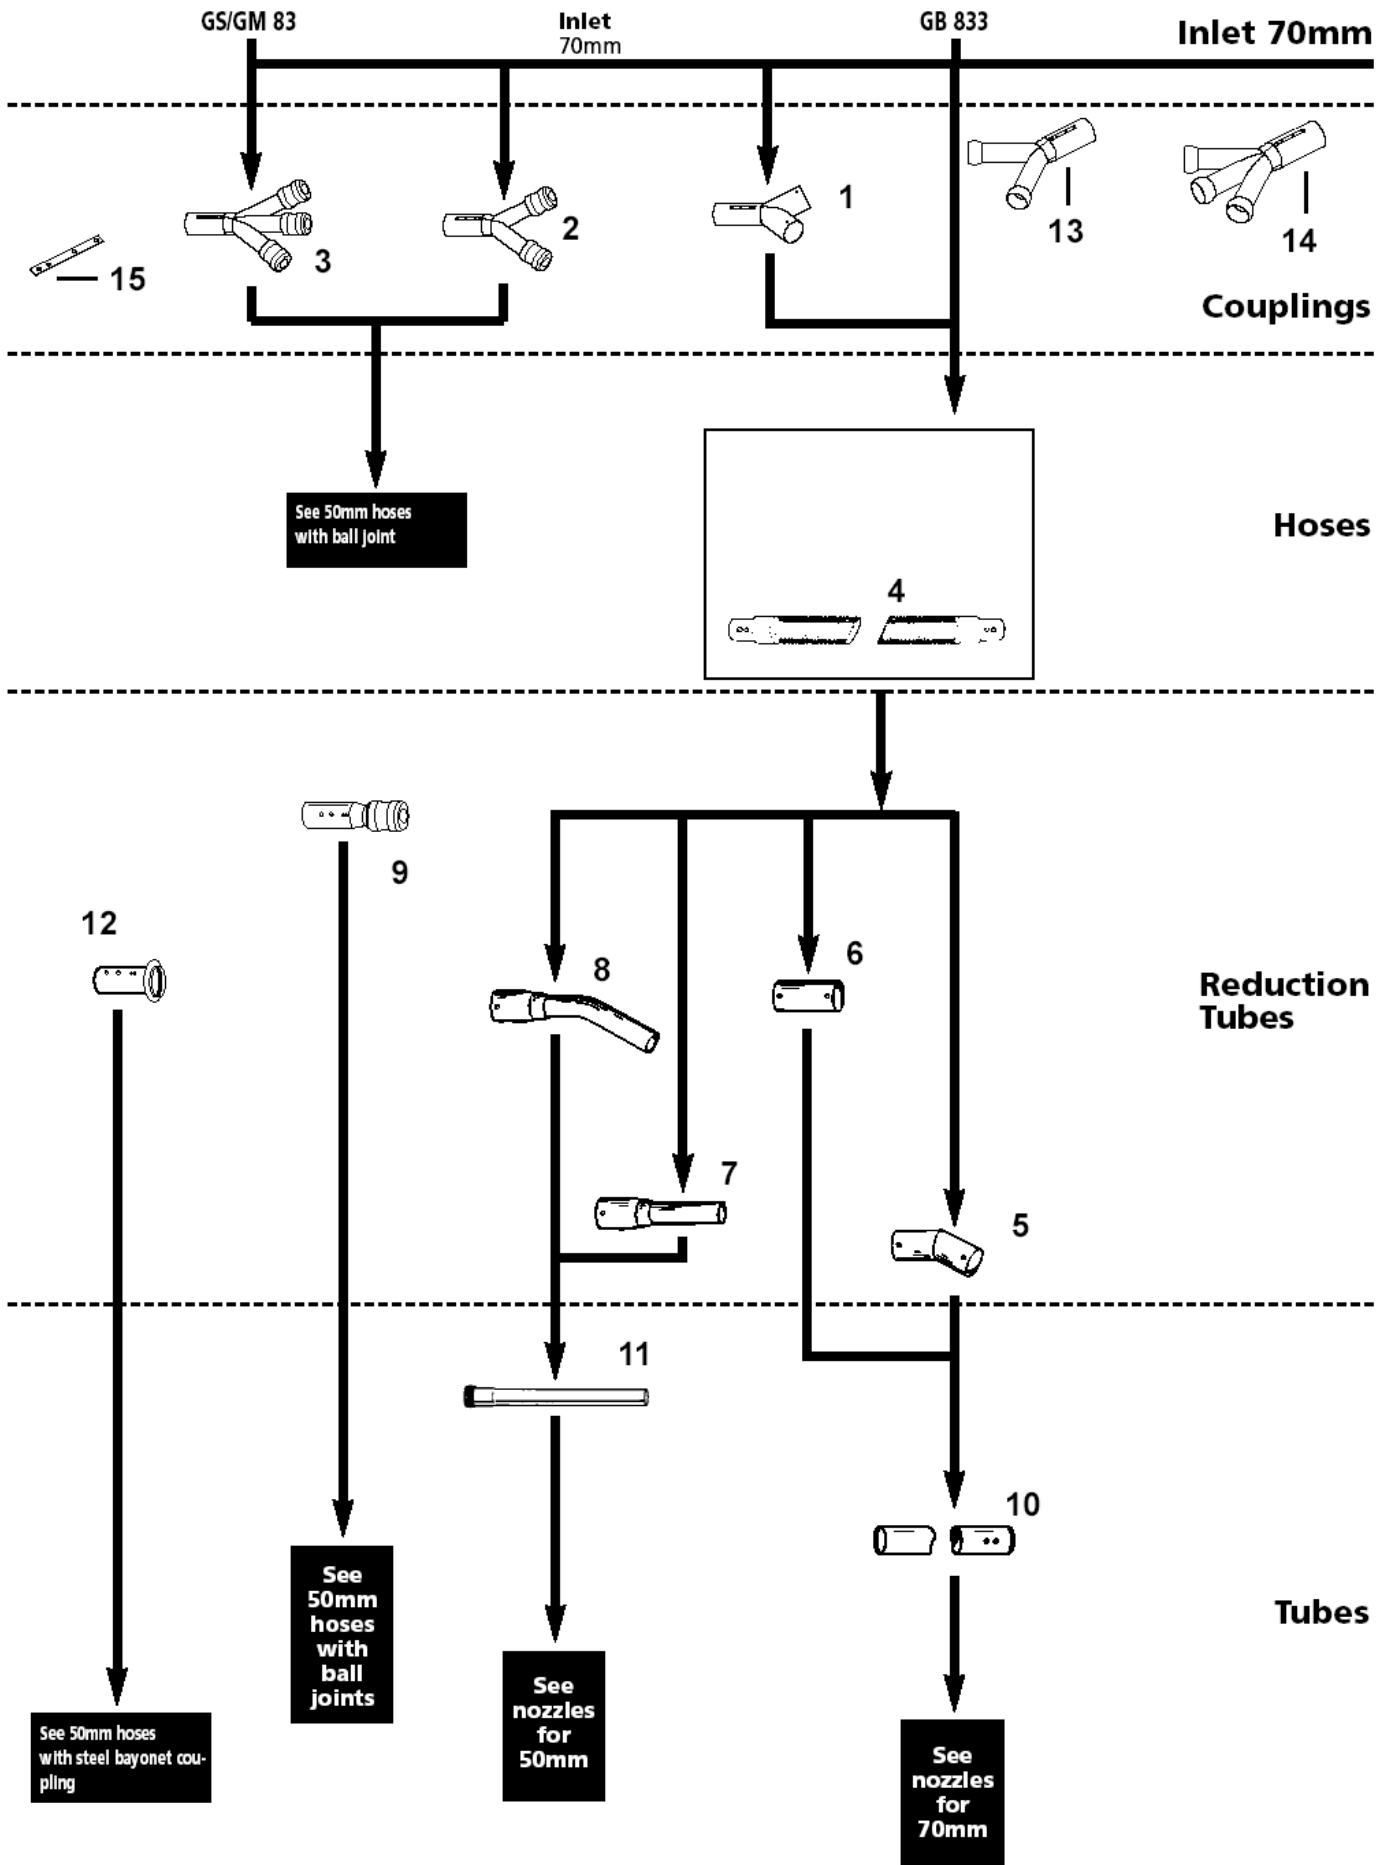

Hoses, connections and tubes 70 mm

GS/GM 83

10-05-2011

Part List ID
G13327

27

Hoses, connections and tubes 70 mm

GS/GM 83

10-05-2011

Part List ID

G13327

28

Pos	Part no.	Qty	Description	EAN
1	L03059500	1	FORK PIECE 70 /2X70	
2	L03059601	1	FORK PIECE 70 /2X50	
3	L03059700	1	BRANCH YPIECE 70/3X50MM	
4	L03060300	1	PLASTIC HOSE, BLACK 3M/70MM	
4	L03060500	1	PLASTSL.SORT 5 M/70MM	
4	L03062000	1	METAL HOSE 3M/70MM	
4	L03063800	1	PLASTIC HOSE 3M/70MM	
4	L03063900	1	PLASTIC HOSE 5M/70MM	
4	L03067100	1	TRANSP.PUR H HOSE 3M/70	
5	L03056203	1	BENT SLEEVE FOR PIPE 70/ 7	
6	L03056200	1	SLEEVE FOR PIPE 70 /70	
7	L03057400	1	STRAIGHT PIPE 70/50	
8	L03056600	1	BENT PIPE 70 /50	
9	L03057100	1	REDUCTION PIECE, PIPE 70 / 50	
10	L03055000	1	STRAIGHT PIPE 70 /1200MM M	
11	10686400	1	STEEL HOSE MT1 D50	5711141088
12	L03057500	1	REDUZIERUNG 70MM KESSELAN