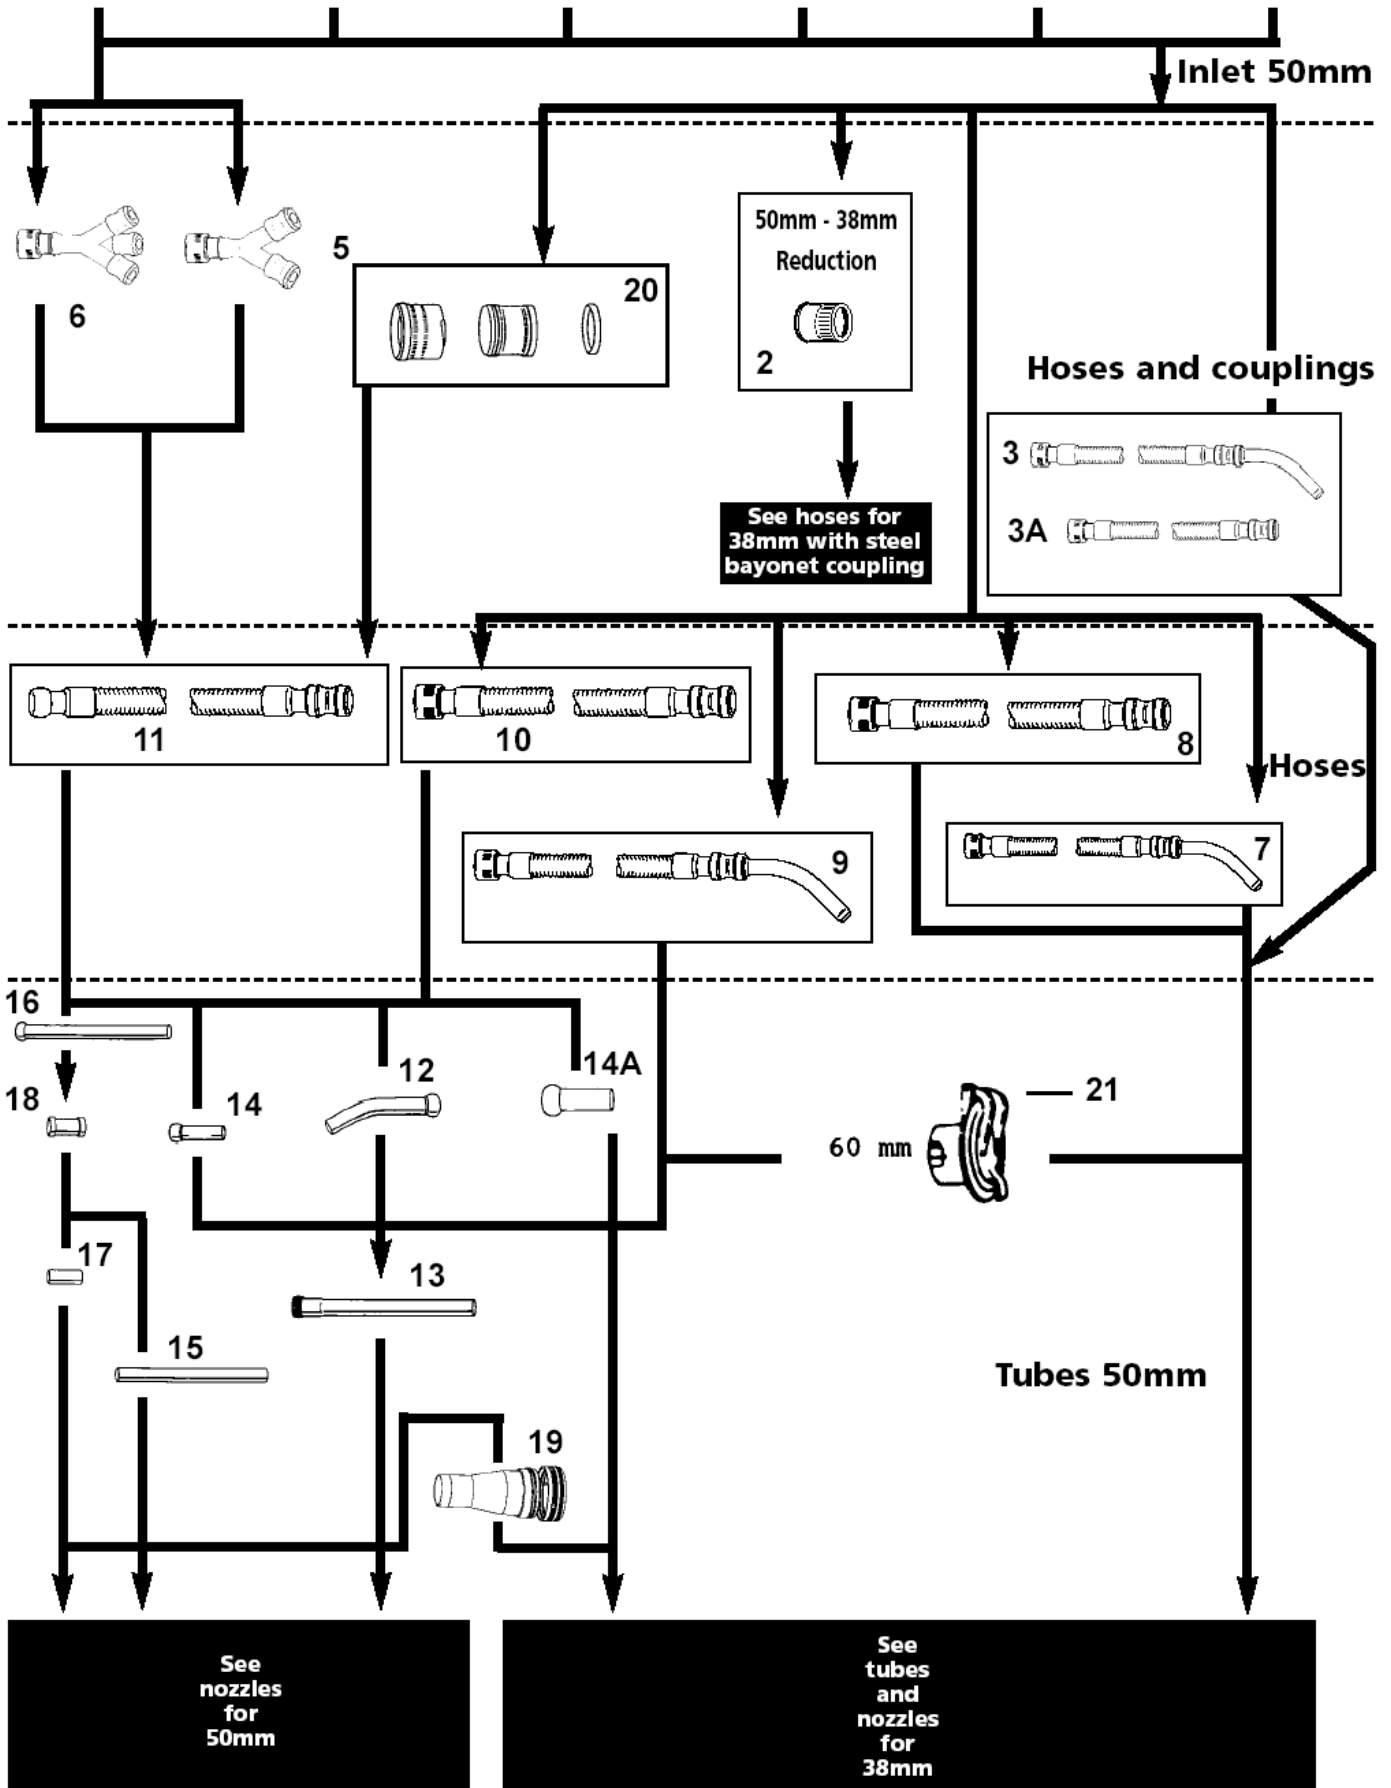

Hoses, connections and tubes 50 mm

10-05-2011

Part List ID G13331

31

GS/GM 83

GM 625
GM 626

GS/GM 82

GS/GM 83

GB 726
GB 826
GB 725

GB 833

2050

Hoses, connections and tubes 50 mm

GS/GM 83

10-05-2011

Part List ID
G13331

32

Pos	Part no.	Qty	Description	EAN
2	10960900	1	BAYONET REDUCTION D50/38	5711141088
3	11605200	1	HOSE 50/38 2.6M COMPLETE.	5715492020
3	11605500	1	HOSE 38/50 2.6 PL BA+SLEEVE.	5715492020
5	L02150900	1	FORK Ø50/2XØ50 MD	5715492015
6	L02151000	1	FORK Ø50/3XØ50 MD	5715492015
7	12167700	1	HOSE 38 PUR PIPE+50MMBAY.	5715492019
8	82184700	1	HOSE 38MM PUR NOZZLE+50 BAY.	5715492019
9	11382000	1	2M X 50MM RUBBER HOSE W/ STEEL CURVED TU	5715492019
9	11382100	1	3M X 50MM RUBBER HOSE W/ STEEL CURVED TU	5715492019
9	11604000	1	HOSE 50MM/3M PLAST. BAY. +PIPE	5715492020
9	12167200	1	HOSE 50/3M PUR COMPLETE	5715492019
9	12248000	1	HOSE 50/2M CON. COMPLETE	5715492019
9	12248200	1	HOSE 50/3M CON. COMPLETE	5715492019
9	12248400	1	HOSE 50/5M CON. COMPLETE	5715492019
9	12248600	1	HOSE 50/10M CON COMPLETE	5715492019
9	12292600	1	HOSE 50/2M OIL COMPLETE	5715492020
9	12292800	1	HOSE 50/3M OIL COMPLETE	5715492019
9	12293000	1	HOSE 50/5M OIL COMPLETE	5715492019
9	12293200	1	HOSE 50/10M OIL COMPLETE	5715492019
9	12331100	1	HOSE 50MM 2M COMPLETE	5715492020
9	12331200	1	HOSE 50/5M COMPLETE	5715492019
9	12331300	1	HOSE 50/10M COMPLETE	5715492019
10	10624300	1	HOSE 50MM 2M RUBBER BAY.+SLEEVE.	5715492019
10	10629800	1	HOSE 50MM/3M RUBBER BAY.+SLEEVE	5715492019
10	12248100	1	HOSE 50/2M CON. BAYONET +NOZZLE	5715492019
10	12248300	1	HOSE 50/3M CON.BAYONET +NOZZLE	5715492019
10	12248500	1	HOSE 50/5M CON. BAYONET +NOZZLE	5715492019
10	12248700	1	HOSE 50/10M CON. BAY.+SLEEVE	5715492019
10	12256000	1	HOSE 50/2M PLAST. BAYONET +NOZZLE	5715492020
10	12256200	1	HOSE 50/5M PLAST. BAYONET +NOZZLE	5715492020
10	12256400	1	HOSE 50/10M PLAST. BAY.+SLEEVE	5715492019
10	12292700	1	HOSE 50/2M OIL BAYONET +NOZZLE	5715492020
10	12292900	1	HOSE 50/3M OIL BAY.0+NOZZLE	5715492020
10	12293100	1	HOSE 50/5M OIL BAYONET +NOZZLE	5715492019
10	12293300	1	HOSE 50/10M OIL BAY.+SLEEVE	5715492019
10	21604200	1	HOSE 50MM/3M PLAST. BAY. +NOZZLE	5715492020
10	82184600	1	HOSE 50/3M PUR BAYONET +NOZZLE	5715492010
10	L00191493	1	SLANGE 50MM/10M GUM.KOMP.	5715492019
10	L02156000	1	METAL HOSE Ø50/3M	5715492019
11	10629700	1	HOSE 50MM/3M RUBBER BALL+SLEEVE	5715492019
11	10696500	1	HOSE 50MM 2M RUBBER NOZZ. F+KU	5715492019