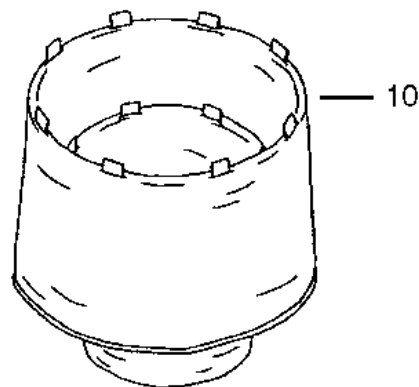

Large filter 18.500 cm2

GS/GM 83

10-05-2011

Part List ID
G13317

17

Large filter 18.500 cm2

GS/GM 83

10-05-2011

Part List ID
G13317

18

Pos	Part no.	Qty	Description	EAN
1	22397200	1	EARTHING STRAP	5715492013
3	22397700	1	FILTER EXPANDER COMPLETE	5711141088
4	22396801	1	SHAKER KNOB WITH NIPPLE KIT	5711141088
5	22397600	1	FILTER SHAKER RING	5715492013
6	71613800	1	BRACKET FOR FILTER	5715492014
7	22397400	1	SHAKER SYSTEM COMPLETE	5715492013
8	22397500	1	BRACKET FOR FILTER	5711141088
9	22397000	1	FILTER PLATE	5711141088
10	61709100	1	FILTER COTTON 1.85M2	5715492025
10	62048400	1	FILTER GORE TEX NO-STAT. 1.85M2	5715492025
10	81904000	1	FILTER GORE TEX 1.85M2	5715492025
10	82243500	1	FILTER NOMEMEX 1.85M2	5715492025
10	L02165100	1	GORE TEX FILTER	5715492034