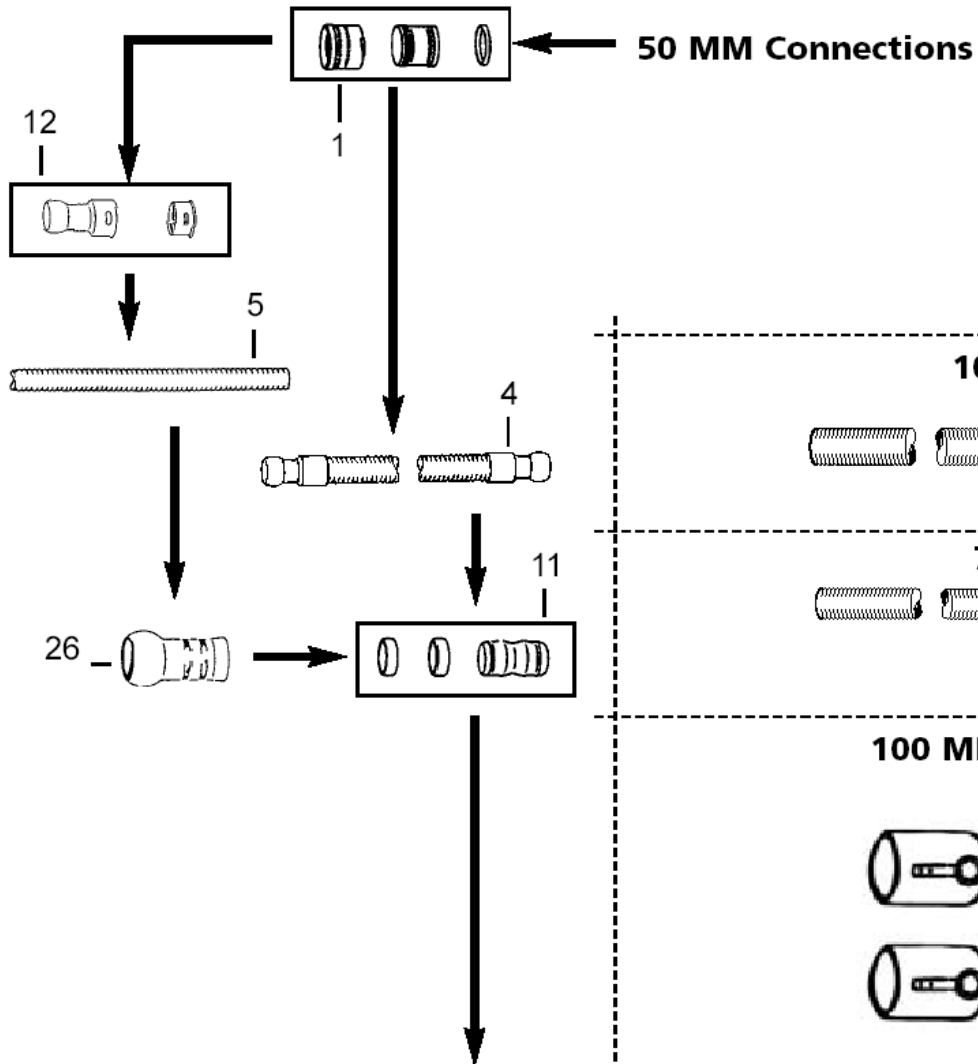

For custom hose length 100-70-50 mm

GS/GM 83

10-05-2011

Part List ID
HOSE27

61

100 MM Hoses

70 MM Hoses

100 MM End pieces

50 MM Connections

70 MM End pieces

Tube Connections 50 MM

70 MM and 50 MM Connections

For custom hose length 100-70-50 mm

GS/GM 83

10-05-2011

Part List ID
HOSE27

62

Pos	Part no.	Qty	Description	EAN
1	22344200	1	SLEEVE	5711141088
2	82351600	1	PLASTIC HOSE Ø 100MMX10M COND	5715492011
2	82359300	1	POLYURETHAN HOSE Ø100X15M	
3	82351500	1	PLASTHOSE Ø 70MMX10M CONDU	5715492011
3	82359200	1	POLYURETHAN HOSE Ø70X15M	
4	20624200	1	HOSE 50/2M RUBB. BALL	
4	4072400221	1	TUBO GOMMA MT3 D50 + ADAPTER	5711141096
4	61604100	1	HOSE 50MM/3M PLAST. BALLS	5715492020
4	82246200	1	HOSE 50/2M CON. BALLS	5715492020
4	82246300	1	HOSE 50/3M CON BALLS	5715492019
4	82246400	1	HOSE 50/10M CON. BALLS	5715492019
4	82246500	1	HOSE 50/5M CON. BALLS	5715492019
4	82255900	1	HOSE 50/2M PLAST. BALLS	5715492020
4	82256100	1	HOSE 50/5M PLAST. BALLS	5715492020
4	82256300	1	HOSE 50/10M PLAST. BALLS	5715492019
4	82290500	1	HOSE 50/2M OIL BALLS	5715492020
4	82290600	1	HOSE 50/3M OIL BALLS	5715492020
4	82290700	1	HOSE 50/5M OIL BALLS	5715492020
4	82290800	1	HOSE 50MM/10M OIL BALL	5715492019
4	L02159900	1	METAL HOSE 3M/50MM	
4	L03066303	1	TRANSP.PUR H HOSE 3M/50	
5	82295700	1	25M- Ø 50MM PLASTIC HOSE	
5	82309700	1	25M Ø 50MM CONDUCTIVE HOSE	
5	82359100	1	POLYURETHANE HOSE Ø50X15M	5715492022
7	L03056100	1	CONNECTION FOR HOSE D100	
8	L03056101	1	HOSE .E 100MM WITH RA 15M	
9	L03066100	1	PLASTIK-MANSCHETTE 70MM	
10	L03056000	1	CONNECTION FOR HOSE D70	
11	22339700	1	JUNCTION KIT AND TWO RINGS D50	5711141088
12	22340100	1	BALL JOINT/BUSH KIT GREY 50	5711141088
12	22340300	1	BALL JOINT/BUSH BLACK 50	5711141088
12	22340500	1	BALL JOINT/BUSH BLUE OIL 50MM	5711141088
13	31080200	1	HOSE NOZZLE	
14	L03056600	1	BENT PIPE 70 /50	
15	L03056203	1	BENT SLEEVE FOR PIPE 70/ 7	
16	L03057400	1	STRAIGHT PIPE 70/50	
17	L03056200	1	SLEEVE FOR PIPE 70 /70	
18	31316900	1	SPRING CLIP 50/70MM TUBES	
19	21318100	1	PIPE BENT 50MM SPRING LOCK	5715492020
20	10624400	1	BENT JUNCTION D50	
21	10984600	1	DIRECT FITTING D38	5711141000