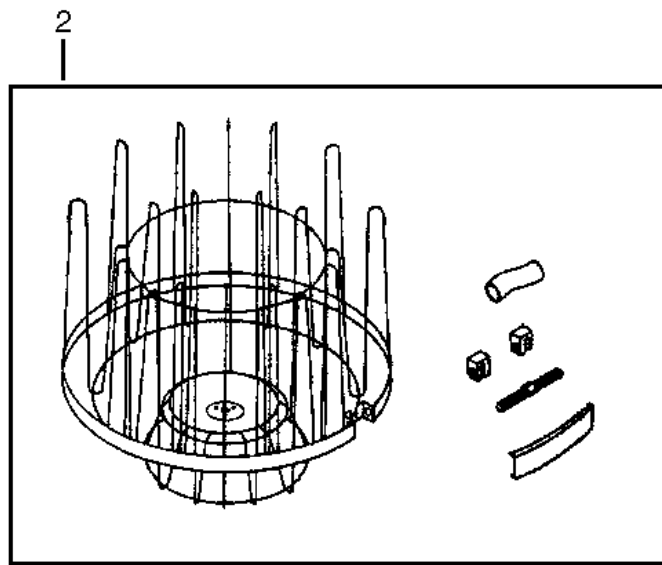

Large filter 18.500 cm2

GS/GM 83

10-05-2011

Part List ID
G13317

17

Large filter 18.500 cm2

GS/GM 83

10-05-2011

Part List ID
G13317

18

Pos	Part no.	Qty	Description	EAN
1	22397200	1	EARTHING STRAP	5715492013
3	22397700	1	FILTER EXPANDER COMPLETE	5711141088
4	22396801	1	SHAKER KNOB WITH NIPPLE KIT	5711141088
5	22397600	1	FILTER SHAKER RING	5715492013
6	71613800	1	BRACKET FOR FILTER	5715492014
7	22397400	1	SHAKER SYSTEM COMPLETE	5715492013
8	22397500	1	BRACKET FOR FILTER	5711141088
9	22397000	1	FILTER PLATE	5711141088
10	61709100	1	FILTER COTTON 1.85M2	5715492025
10	62048400	1	FILTER GORE TEX NO-STAT. 1.85M2	5715492025
10	81904000	1	FILTER GORE TEX 1.85M2	5715492025
10	82243500	1	FILTER NOMEMEX 1.85M2	5715492025
10	L02165100	1	GORE TEX FILTER	5715492034