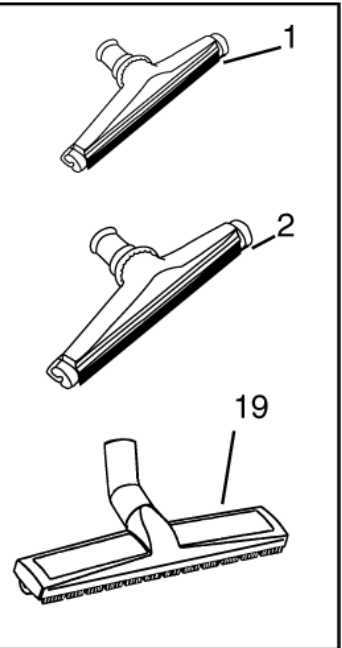

Wheeled floor nozzle