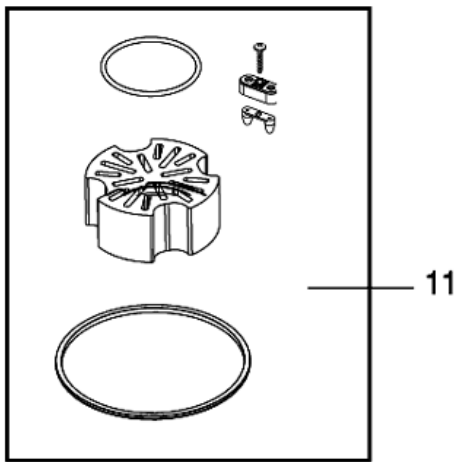

Motor and motor wire, all models

GS/GM 83

10-05-2011

Part List ID G1334

5

Motor and motor wire, all models

GS/GM 83

10-05-2011

Part List ID

G1334

6

Pos	Part no.	Qty	Description	EAN
1	12125001	1	MOTOR GSP 100-120V	7319519501
1	12125002	1	FAN UNIT 220-240V 800W	7319519600
1	12125003	1	MOTOR 110-120V AMETEK	5715492003
1	12125005	1	FAN UNIT 230V 1200W	7319519625
2	22130500	1	WIRE KIT/THERMO SWITCH UL	5715492003
2	22130501	1	INTERNAL WIRE AND CAPACITOR	5715492006
3	22131100	1	ON/OFF SWITCH 1-POLE	5715492003
4	22131200	1	ON/OFF SWITCH 2-POLE	5715492003
10	107401268	1	MOTOR KIT FOR AMA TEK	7319519676
11	22365300	1	SOUND ABSORBER AND GASKET	5715492011
12	22399800	1	GASKET FOR INLET	5715492014

for old motor type outph. 2001