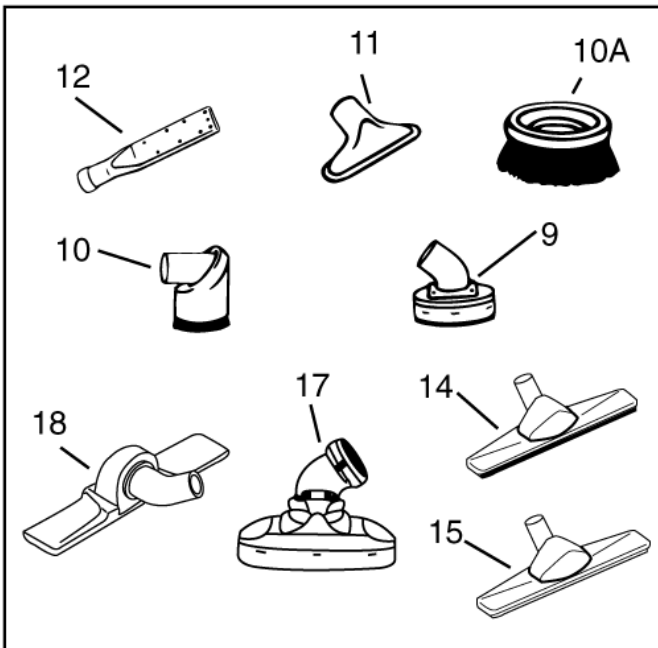

Nozzles 38 mm

GS/GM 83

10-05-2011

Part List ID HOSE15

56

See hoses con-
nection diagram
for 38mm

Brushes & nozzles

Wet pick-up