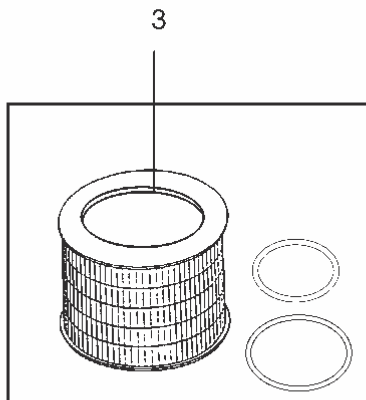

Exhaust filters and sound suppressor

GS/GM 83

10-05-2011

Part List ID

G1339

9

6