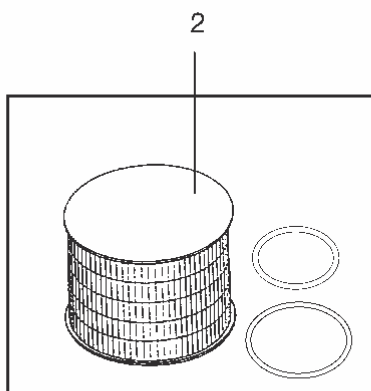

Exhaust filters and sound suppressor

GS/GM 83

10-05-2011

Part List ID

G1339

9

6