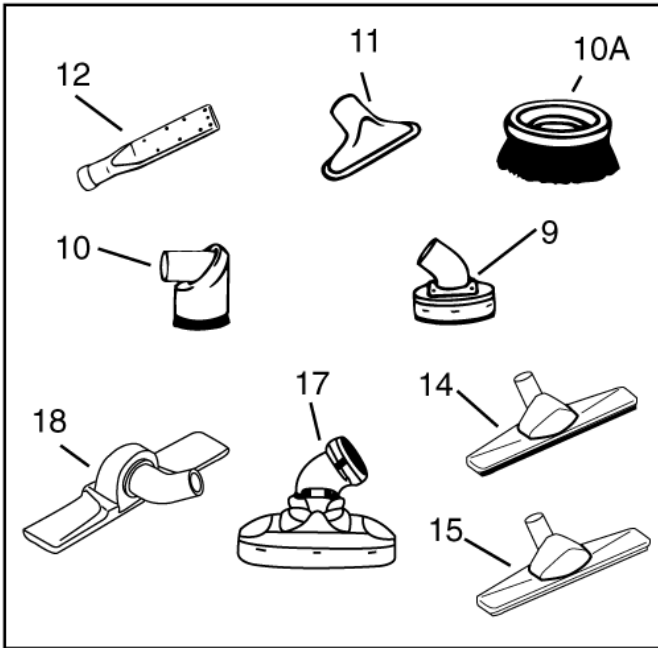

ozzles 38 mm

GS/GM 83

10-05-2011

Part List ID
G13337

44

See hoses con-
nection diagram
for 38mm

Brushes & nozzles