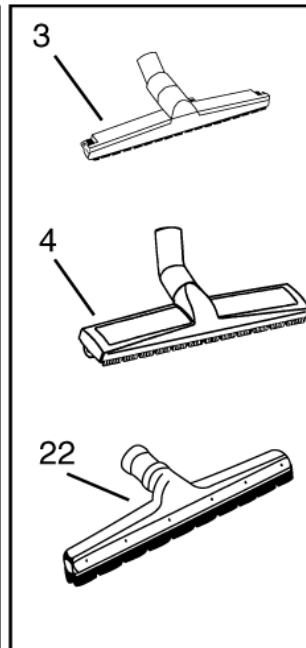

Nozzles 38 mm

GS/GM 83

10-05-2011

Part List ID HOSE15

56

See hoses con-
nection diagram
for 38mm

Brushes & nozzles

Wet pick-up