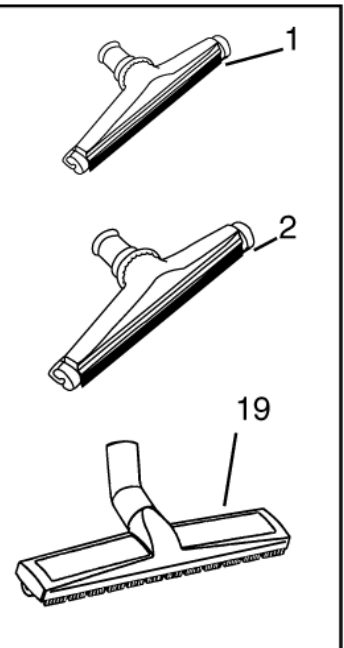

Wheeled floor nozzle