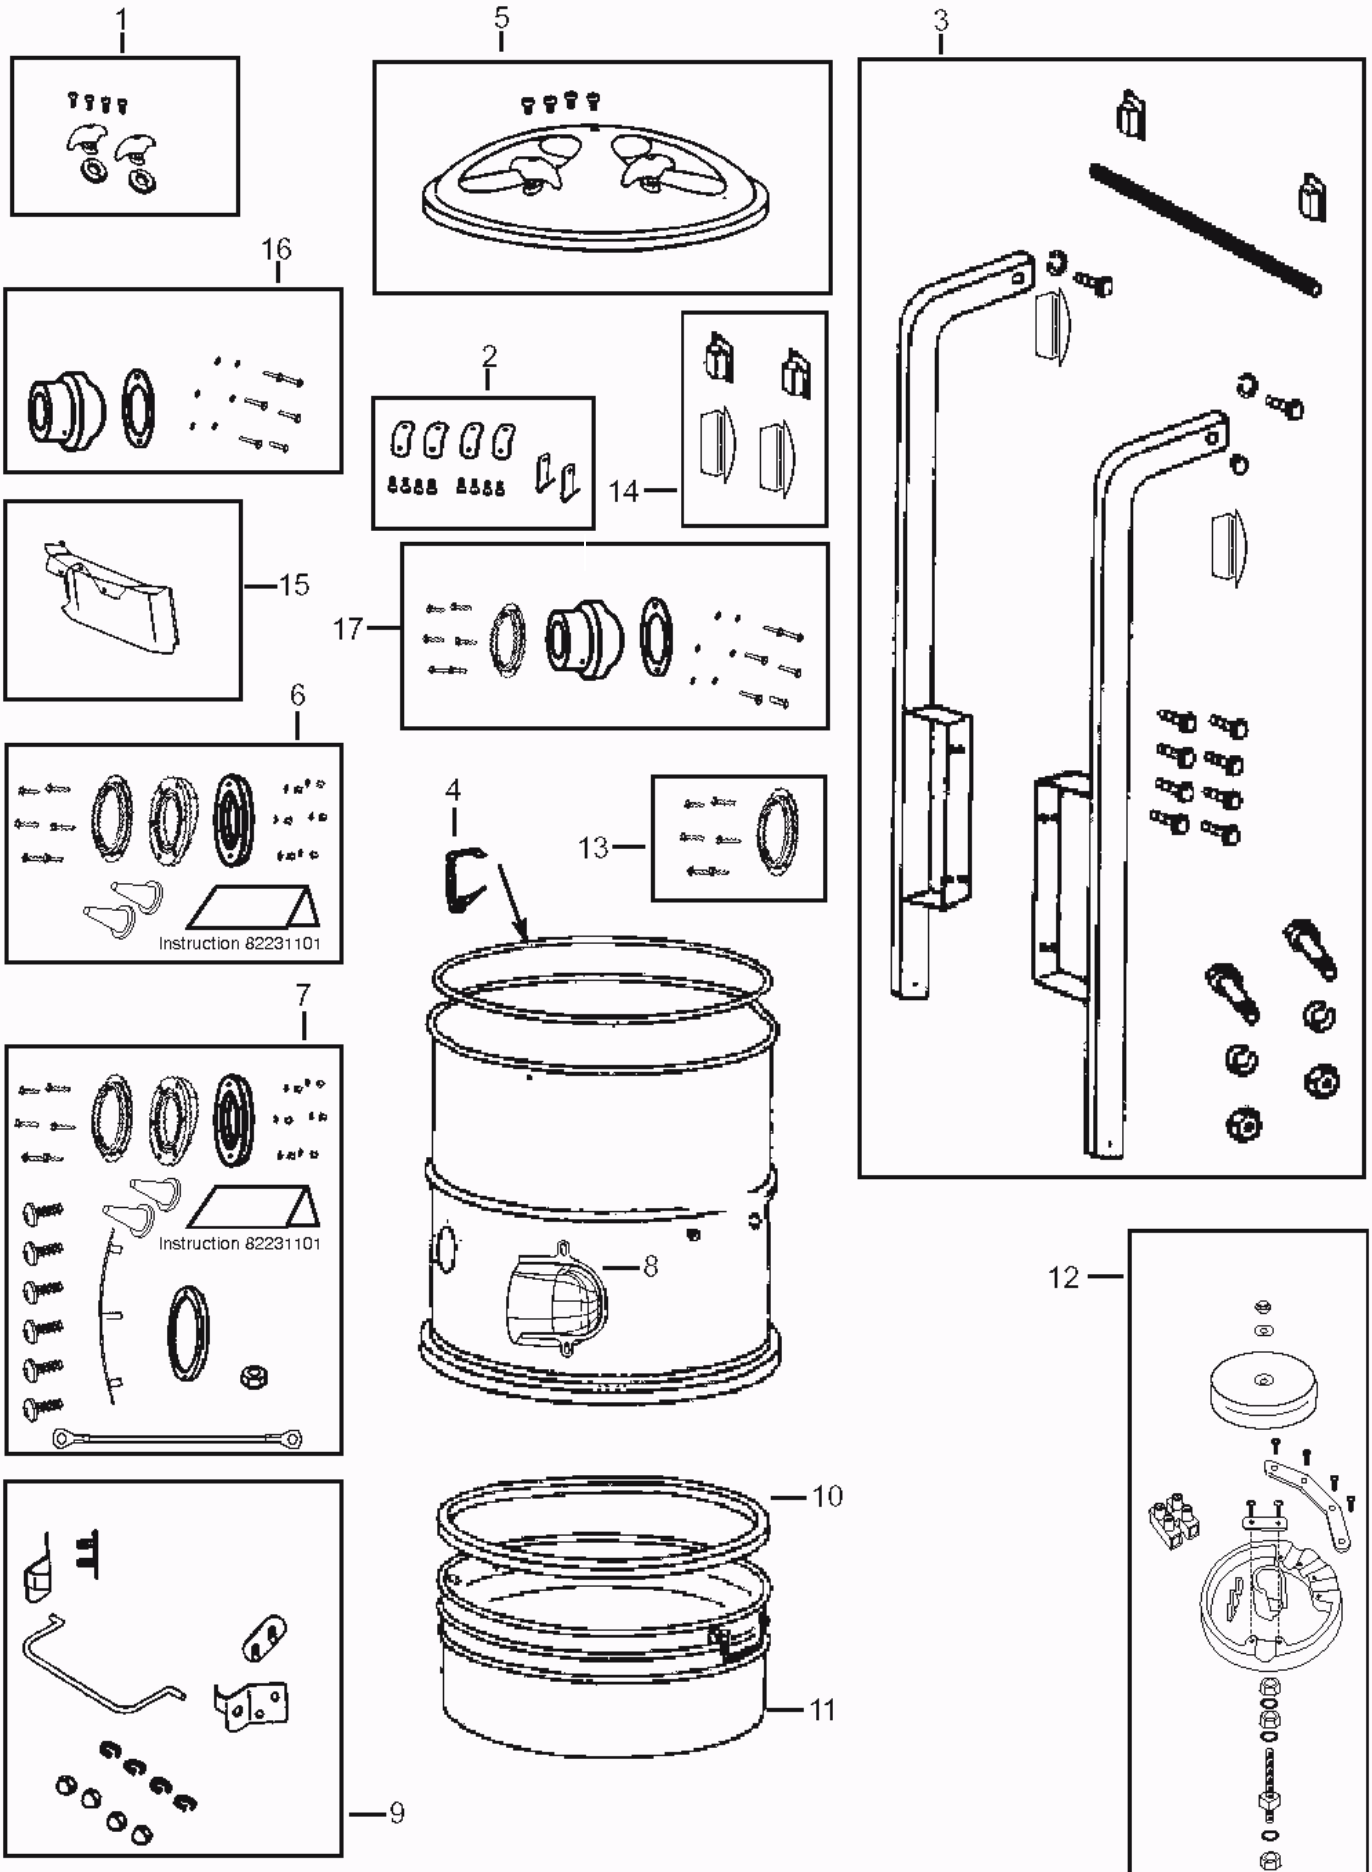

Container

GS/GM 83

10-05-2011

Part List ID
G13312

13

Container

GS/GM 83

10-05-2011

Part List ID
G13312

14

Pos	Part no.	Qty	Description	EAN
1	22396100	1	CLOSURES FOR MOTOR KIT	5711141088
2	22396300	1	BRACKET WITH SCREWS	5715492013
3	22396200	1	HANDLE ARR. FOR 83/X33	5715492013
4	81596400	1	TOP SEAL	5715492014
5	21550500	1	COVER WITH LIDS GS/GM83	5715492014
6	22357700	1	KIT 83-INLET 50 MM	5711141088
7	22396400	1	CONVERSION SET INLAY 100/50MM	5715492013
8	71712801	1	DEFLECTOR IN SS	5711141089
9	32210400	1	HOLDER HANDLE KIT SET	5711141089
10	71465700	1	SEALING RING ON FILTER HOLDER	5711141089
11	21550400	1	DUST HOLDER (600MM)	5715492014
12	22305500	1	DISTRIBUTOR BOX SERVICE KIT	5715492009
13	22386500	1	BAYONET RING FOR INLET 50MM	5711141088
14	22402400	1	PLUG - PLASTIC	5715492014
15	81853200	1	DEFLECTOR FOR 70MM	
16	22402300	1	SUCTION INLET Ø50/Ø70MM	5715492014
17	22402300	1	SUCTION INLET Ø50/Ø70MM	5715492014