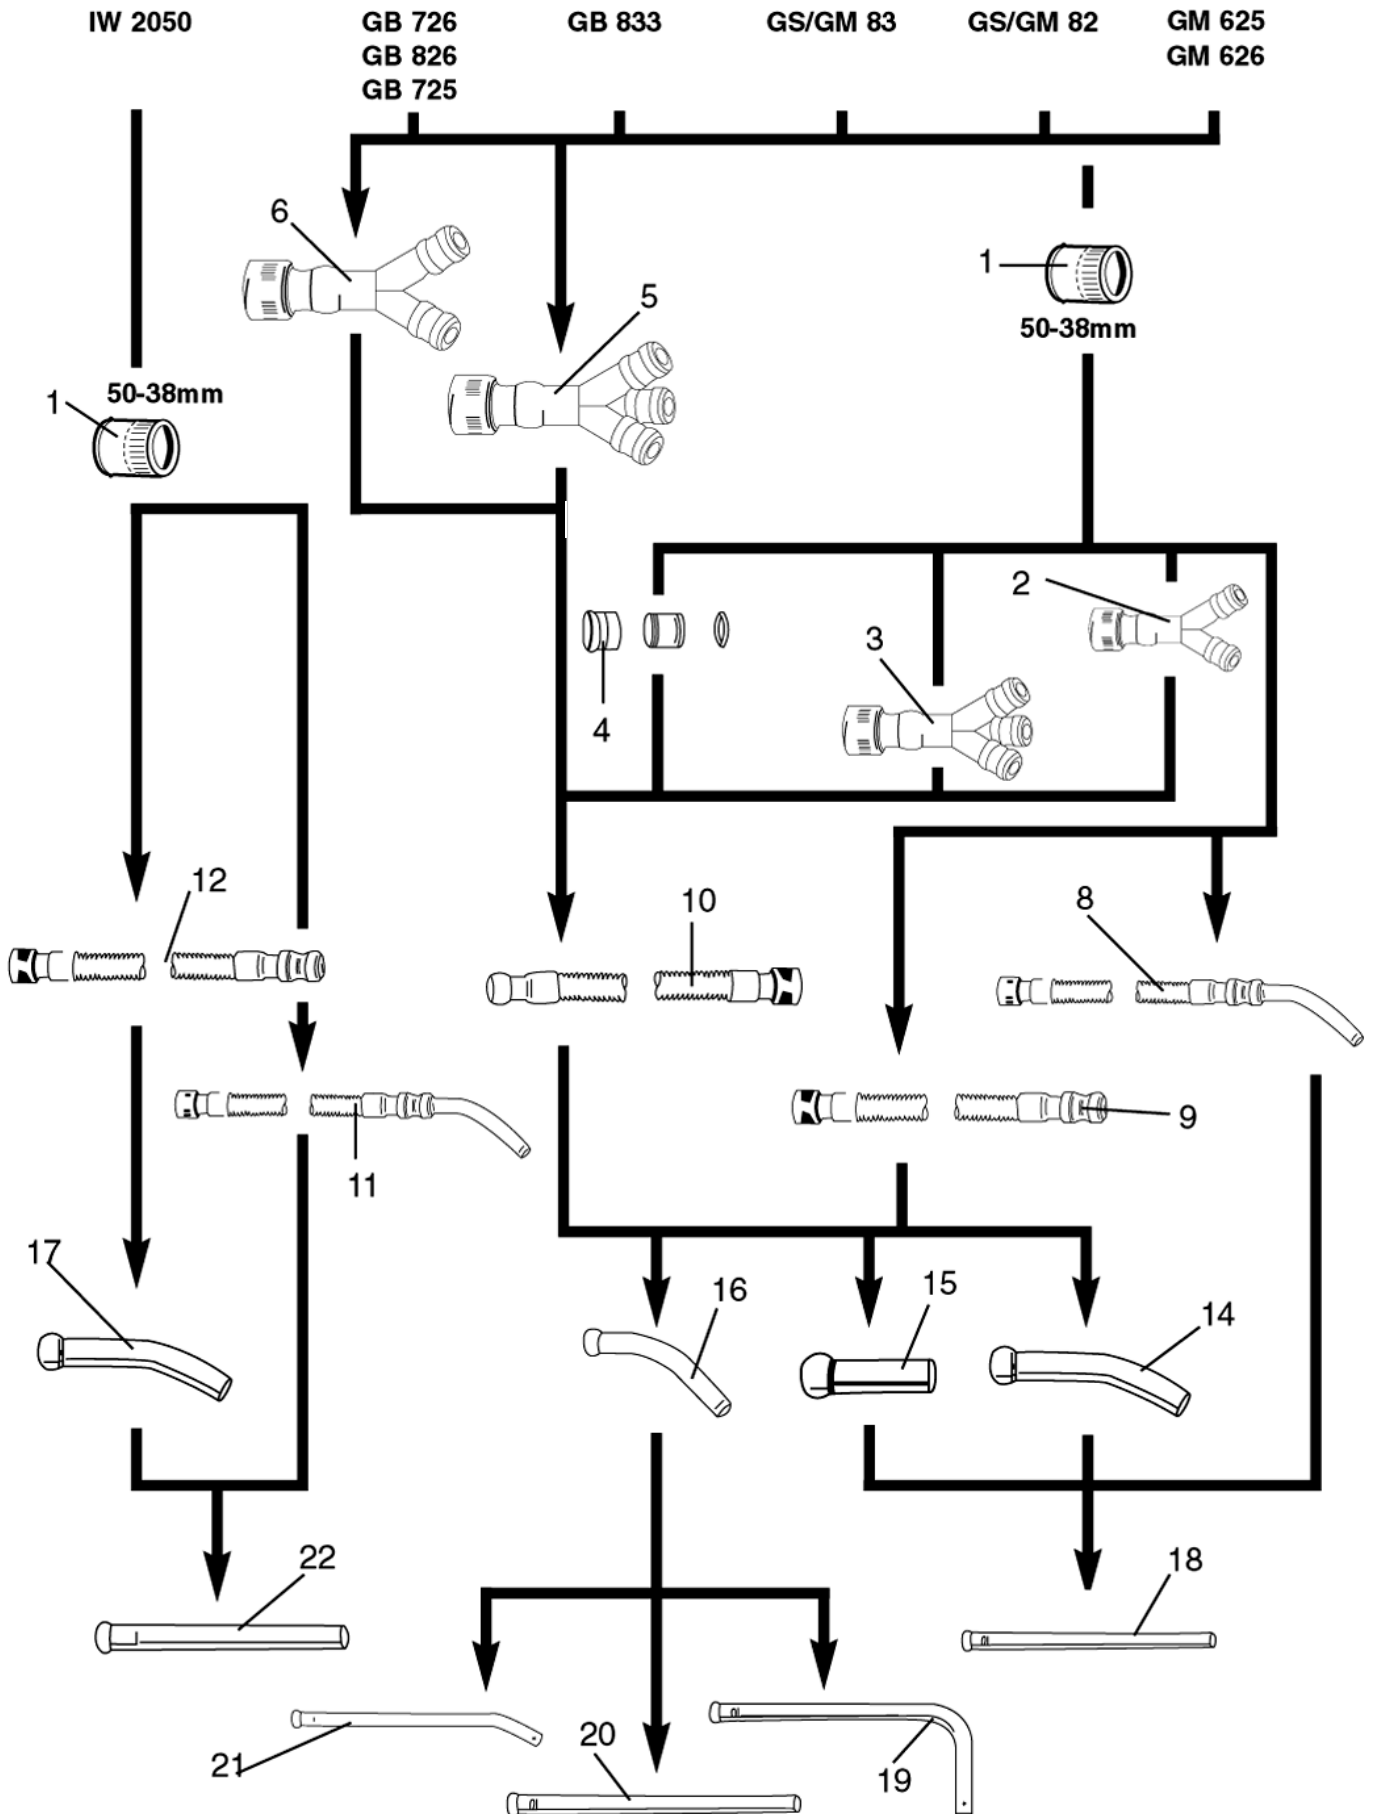

Hose connection diagram steel/brass bayonet 3€

GS/GM 83

10-05-2011

Part List ID

G13335

41

Hose connection diagram steel/brass bayonet 38

GS/GM 83

10-05-2011

Part List ID
G13335

42

Pos	Part no.	Qty	Description	EAN
1	10960900	1	BAYONET REDUCTION D50/38	5711141088
2	L02151100	1	FORK Ø38/2XØ32 MD	5715492015
2	L02151200	1	FORK Ø38/2XØ38 MD	5715492015
4	22329700	1	BRASS BAYONET COUPLAST. 38MM	5711141088
4	22329900	1	STEEL BAYONET COUPLAST. 38MM	5711141088
5	L02151300	1	FORK Ø50/3XØ38 MD	5715492015
6	L02150800	1	FORK Ø50/2XØ38 MD	5715492015
7	10960900	1	BAYONET REDUCTION D50/38	5711141088
8	11381600	1	HOSE 38/2M RUBBER COMPLETE	5715492019
8	11381700	1	HOSE 38/3M RUBBER COMPLETE	5715492019
8	11602500	1	HOSE 38/2M PLAST. COMPLETE	5715492020
8	11603000	1	HOSE 38/3M PLAST. COMPLETE	5715492020
8	12247000	1	HOSE 38/2M CON COMPLETE	5715492019
8	12247200	1	HOSE 38/3M CON. COMPLETE	5715492019
8	12247400	1	HOSE 38/5M CON. COMPLETE	5715492019
8	12247600	1	HOSE 38/10M CON. COMPLETE.	5715492019
8	12291000	1	HOSE 38/2M OIL COMPLETE.	5715492020
8	12291400	1	HOSE 38/3M OIL COMPLETE	5715492020
8	12291800	1	HOSE 38/5M OIL COMPLETE	5715492019
8	12292200	1	HOSE 38/10 OIL COMPLETE	5715492019
8	82343400	1	HOSE 38MM/5M COMPLETE PLASTIC GREY	5715492020
9	11343300	1	HOSE 38/2M RUBBER BAY.+SLEEVE	5715492019
9	11343500	1	HOSE 38/3M RUBBER BAY.+SLEEVE	5715492019
9	12247100	1	HOSE 38/2M CON. BAY.+SLEEVE	5715492020
9	12247300	1	HOSE 38/3M CON. BAYONET +NOZZLE	5715492019
9	12247500	1	HOSE 38/5M CON. BAYONET +NOZZLE	5715492019
9	12247700	1	HOSE 38/10M CON. BAY.+SLEEVE	5715492019
9	12255400	1	HOSE 38/5M PLAST. BAYONET +NOZZLE	5715492020
9	12255800	1	HOSE 38/10M PL BAYONET +NOZZLE	5715492020
9	12291100	1	HOSE 38/2M OIL BAYONET +NOZZLE	5715492020
9	12291500	1	HOSE 38/3M OIL BAYONET +NOZZLE	5715492020
9	12291900	1	HOSE 38/5M OIL BAYONET +NOZZLE	5715492020
9	12292300	1	HOSE 38/10M OIL BAYONET+SLEEVE	5715492019
9	21602700	1	HOSE 38/2M PLAST. BAY. O+SLEEVE	5715492020
9	21603200	1	HOSE 38/3M PLAST. BAY. O+SLEEVE	5715492020
9	L03067800	1	HOSE 3M/38 MM PUR H	
10	11343700	1	HOSE 38/2M RUBBER SLEEVE+BALL	5715492019
10	11343900	1	HOSE 38/3M RUBBER SLEEVE+BALL	5715492019
10	31802600	1	HOSE 38/2M PLAST. BALL AND SLEEVE	5715492021
10	31803100	1	HOSE 38/3M PLAST. BALL AND SLEEVE	5715492021
10	82245201	1	HOSE 38/2M CON. BALL+SLEEVE	5715492020