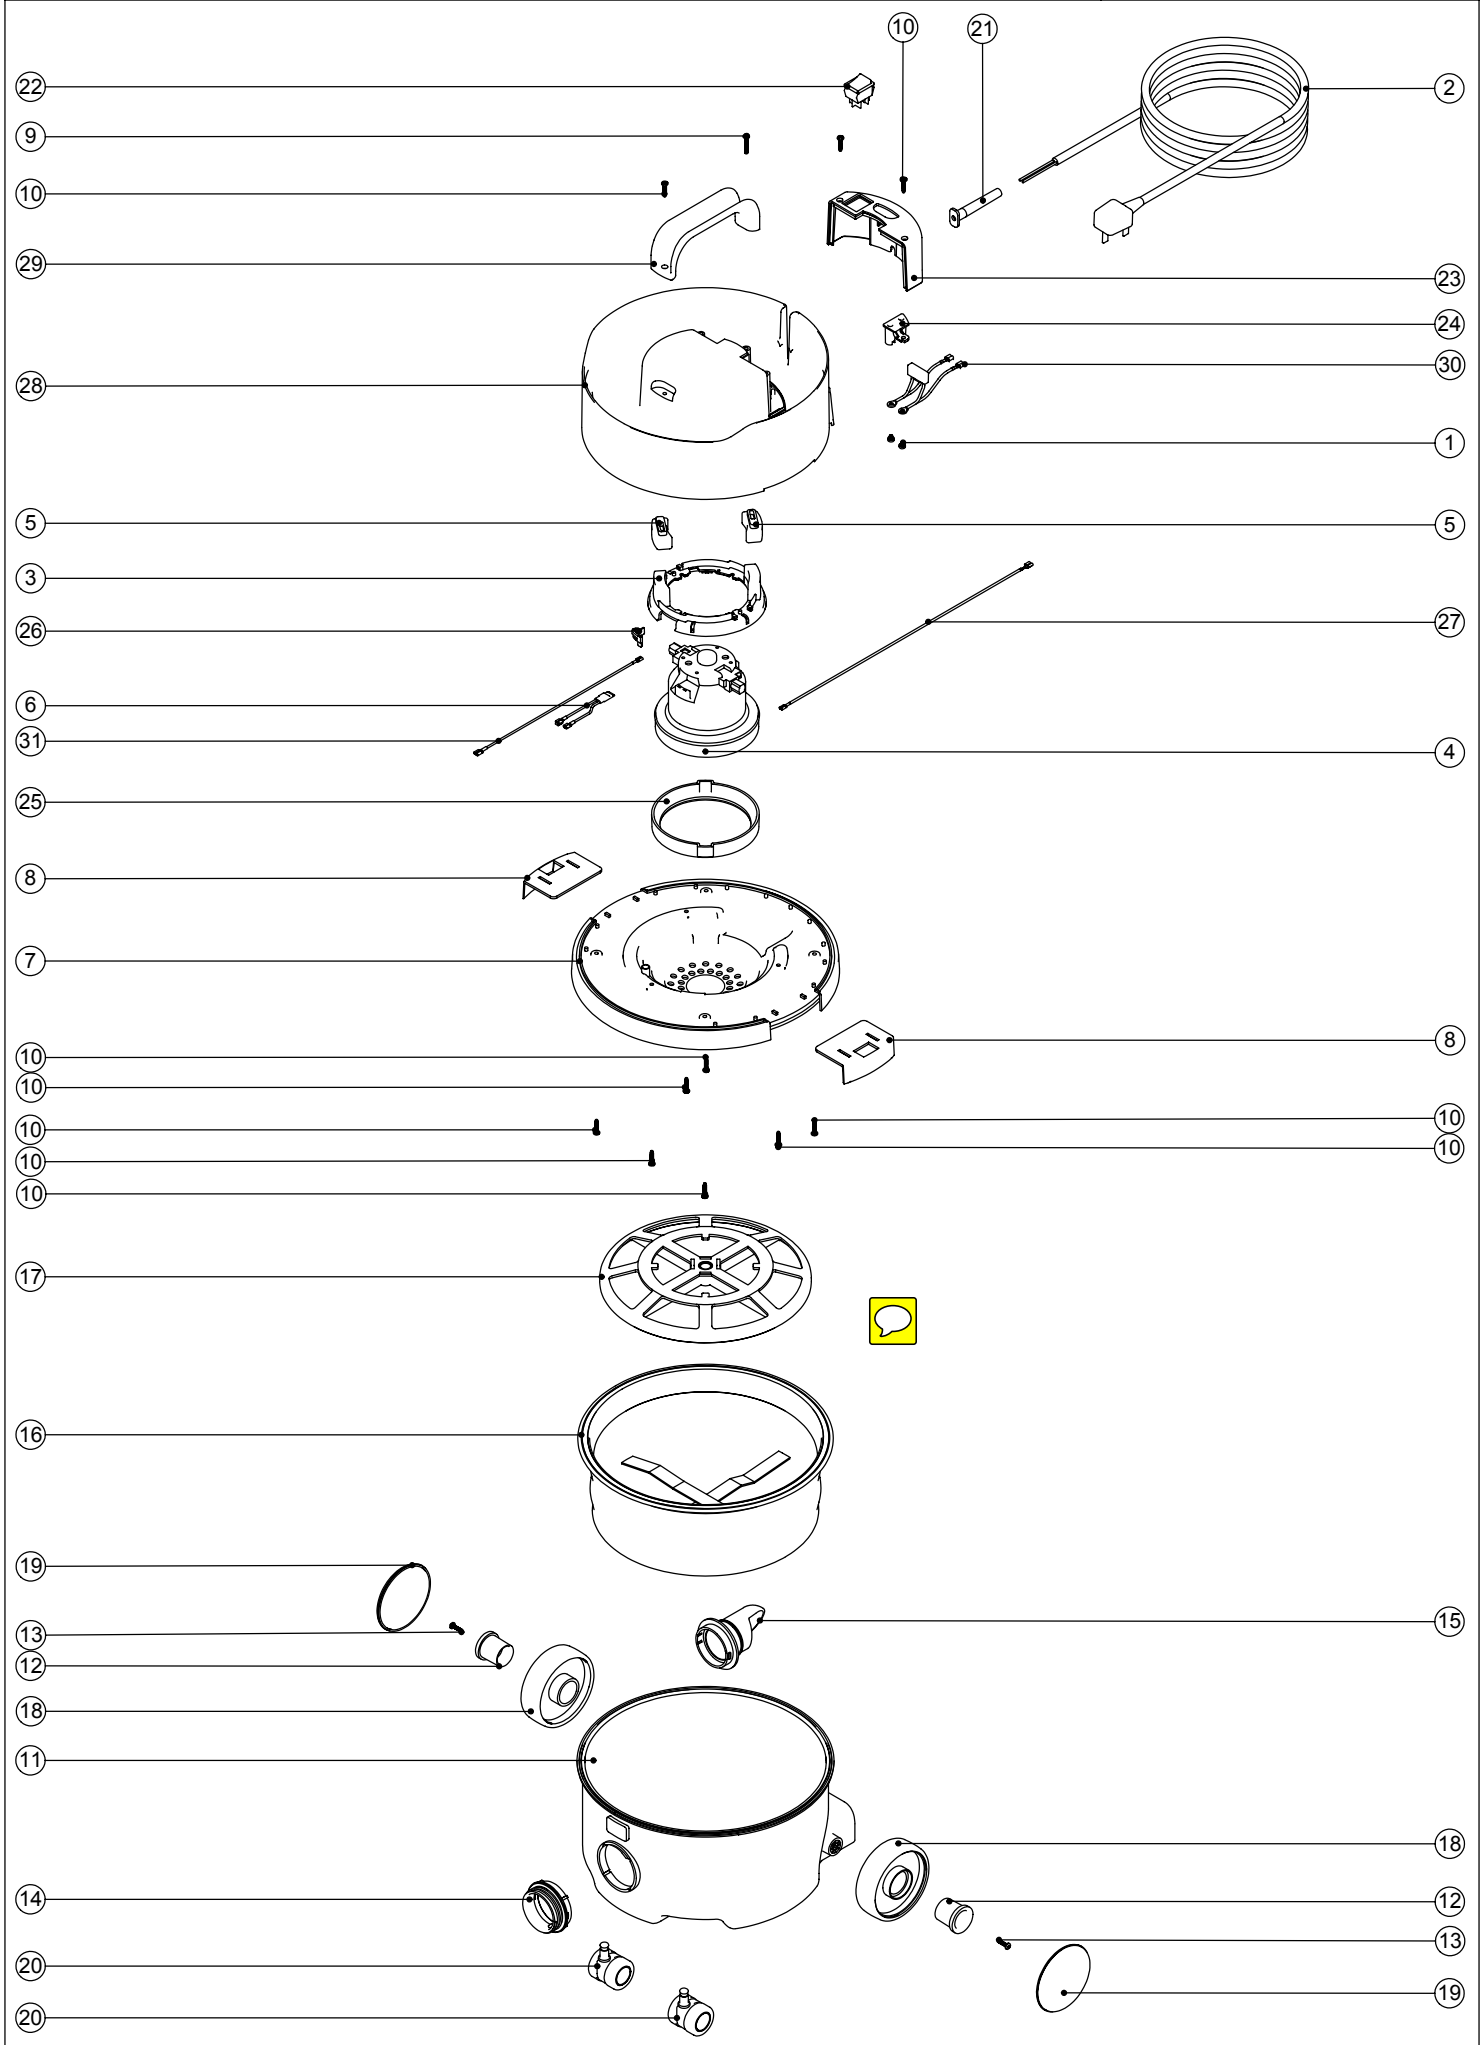

Numatic International Spare Parts

Model No: NUV-180

234223
DRAWING: EXP-0654 ISS:A01
21/01/2004

Numatic International Spare Parts

Model No: NUV-180

POS:	ITEM NO:	DESCRIPTION:	COMMENTS:
1	219090	M4 X 8MM LONG POZI PAN SEMS SCREW	
2	236033	10.0M X 1.00MM X 2 CORE CABLE (UK PLUG)	
	236034	10.0M X 1.00MM X 2 CORE CABLE (EURO PLUG)	
	236049	10.0M X 1.50MM X 2 CORE CABLE (INDUSTRIAL PLUG)	
	220234	10.0M X 0.75MM X 2 CORE CABLE (SWISS PLUG)	
	250151	10.0M X 118AWG X 2 CORE YELLOW CABLE (CSA PLUG)	
	220465	10.0M X 1.00MM X 2 CORE CABLE (SOUTH AFRICAN PLUG)	
3	206510	MOTOR SPACER	
4	205070	230V MOTOR	
	205075	120V MOTOR	
5	202091	TOP RUBBER	
6	220929	BIMETALIC OVERLOAD ASSEMBLY	
7	227540	BLACK BOTTOM MOTOR HOUSING	
8	227115	TOGGLE	
9	219104	No8 X 1 INCH LONG POZI PAN PLASTITE SCREW	
10	219041	No8 X 3/4 INCH LONG POZI PAN SCREW	
11	227575	MID BLUE CONTAINER	
12	227011	BLACK WHEEL HUB CAP	
13	219105	No8 X 5/8 INCH LONG POZI PAN PLASTITE SCREW	
14	227395	BLACK THREADED NECK	
15	227363	BAG CONNECTOR	
16	207102	WHITE FILTER ASSEMBLY	
17	209050	SINGLE FILTER GRID	
18	227640	2 SHOT WHEEL ASSEMBLY	
19	227638	BLACK PLAIN TRIM	
20	204000	40MM PU-TYRED BLACK TWIN WHEEL CASTOR	
21	220923	STRESS RELIEF	
22	220552	RED ROCKER SWITCH	
23	227572	MID BLUE SWITCH COVER	
24	325212	TERMINAL BLOCK + INSERTS	
25	202092	BOTTOM MOTOR GASKET	
26	206490	OVERLOAD CLIP	
27	320335	410MM LONG WHITE LINK WIRE	
28	325368	MID BLUE TOP MOTOR HOUSING (PRINTED NUPRO)	
29	206451	HANDLE	
30	220698	SUPPRESSOR ASSEMBLY	
31	320382	260MM LONG WHITE LINK WIRE	
32	218012	NVM 1C/2 INDIVIDUAL DISPOSABLE FILTER TRAPIT BAG	NOT SHOWN