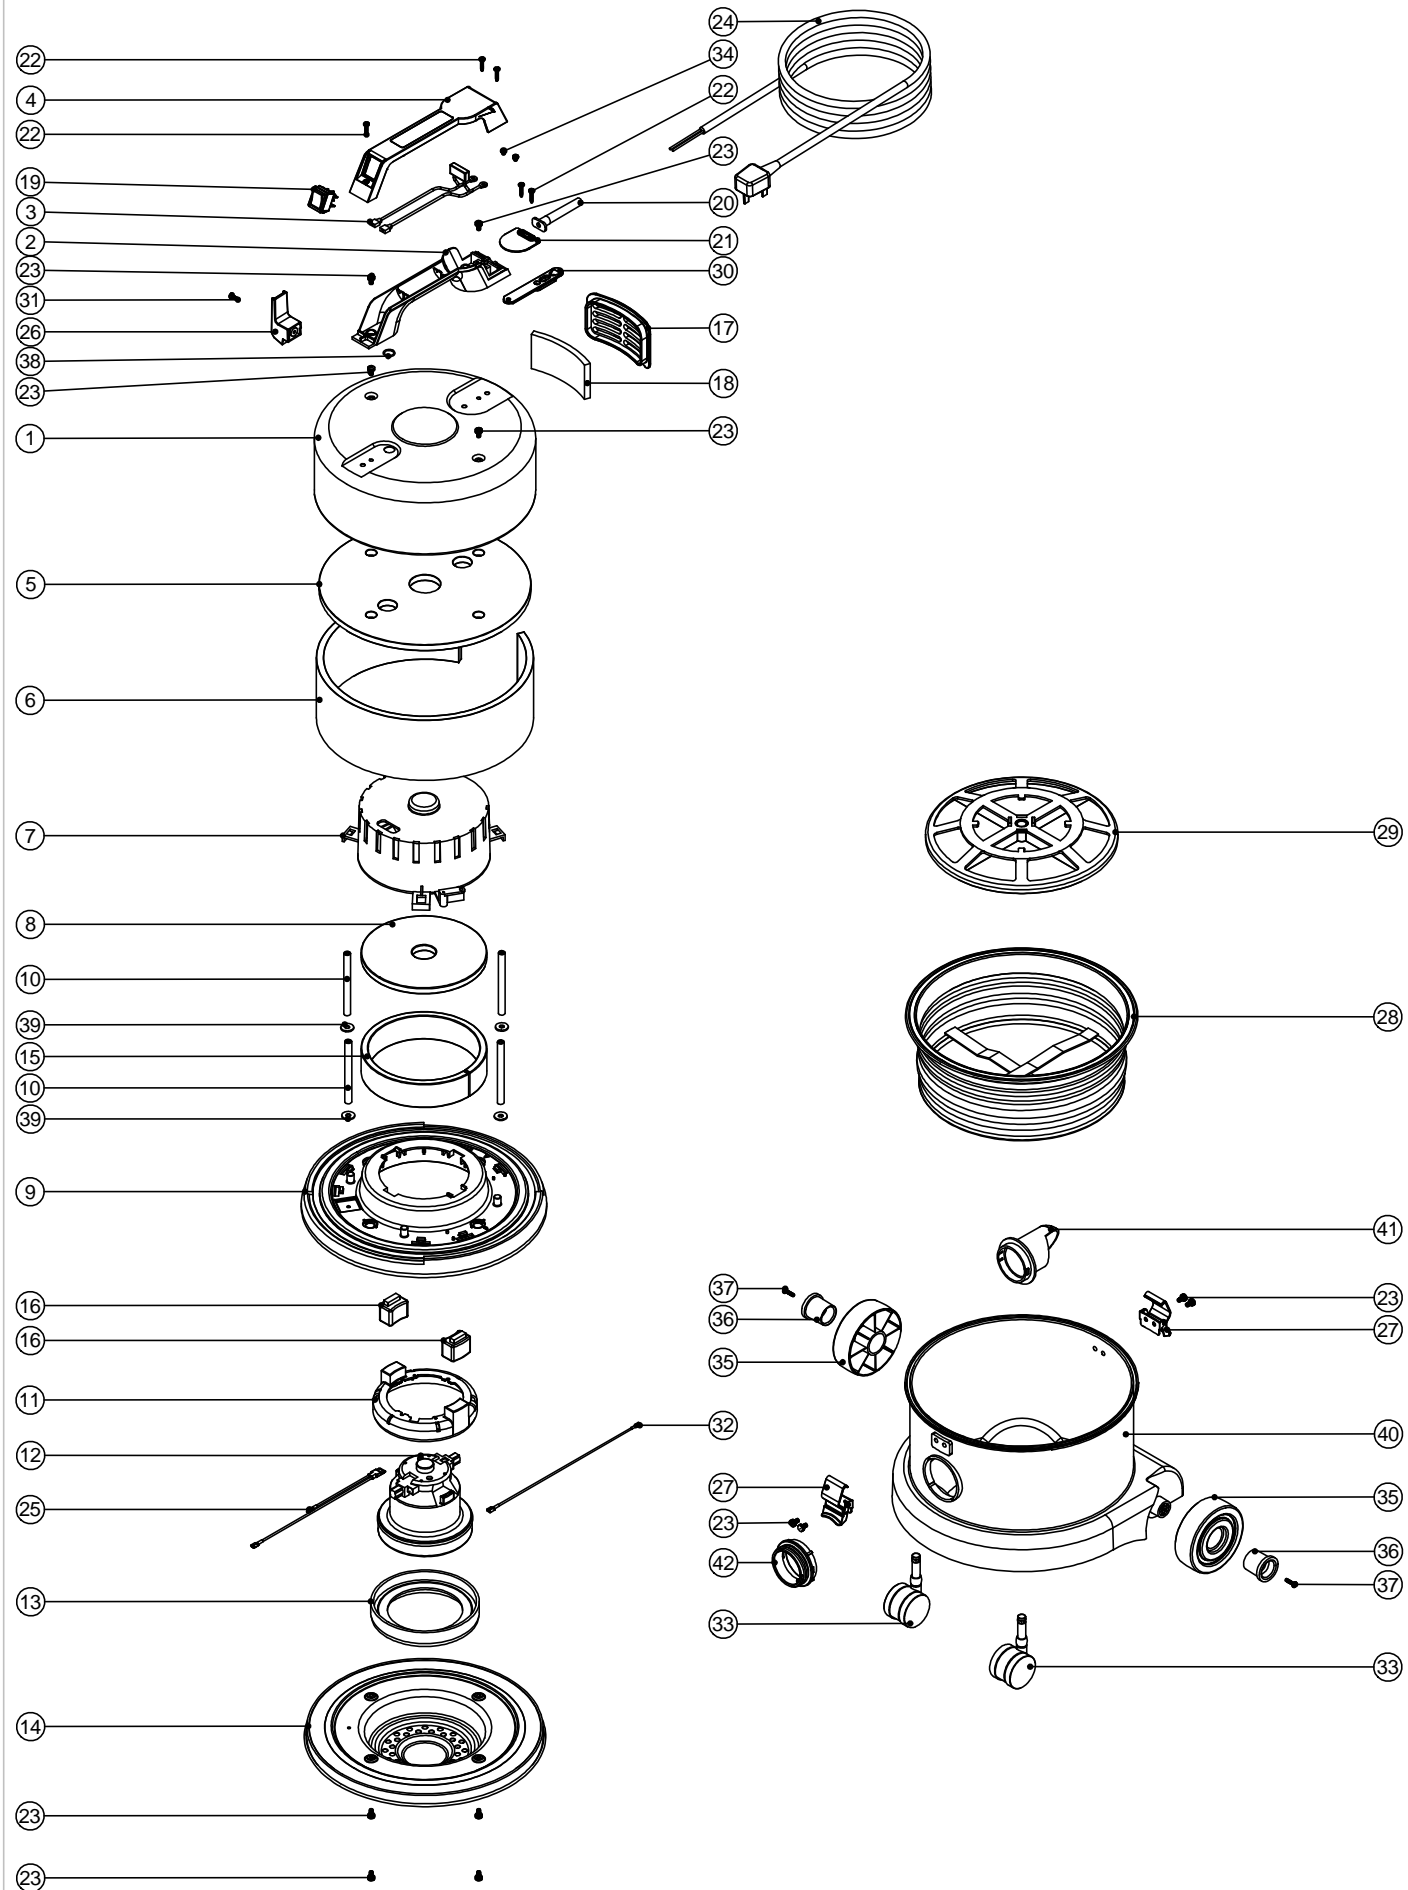

# Numatic International Spare Parts

Model No: NVQ200

234147  
DRAWING: EXP578 ISS:A01  
15/05/2002