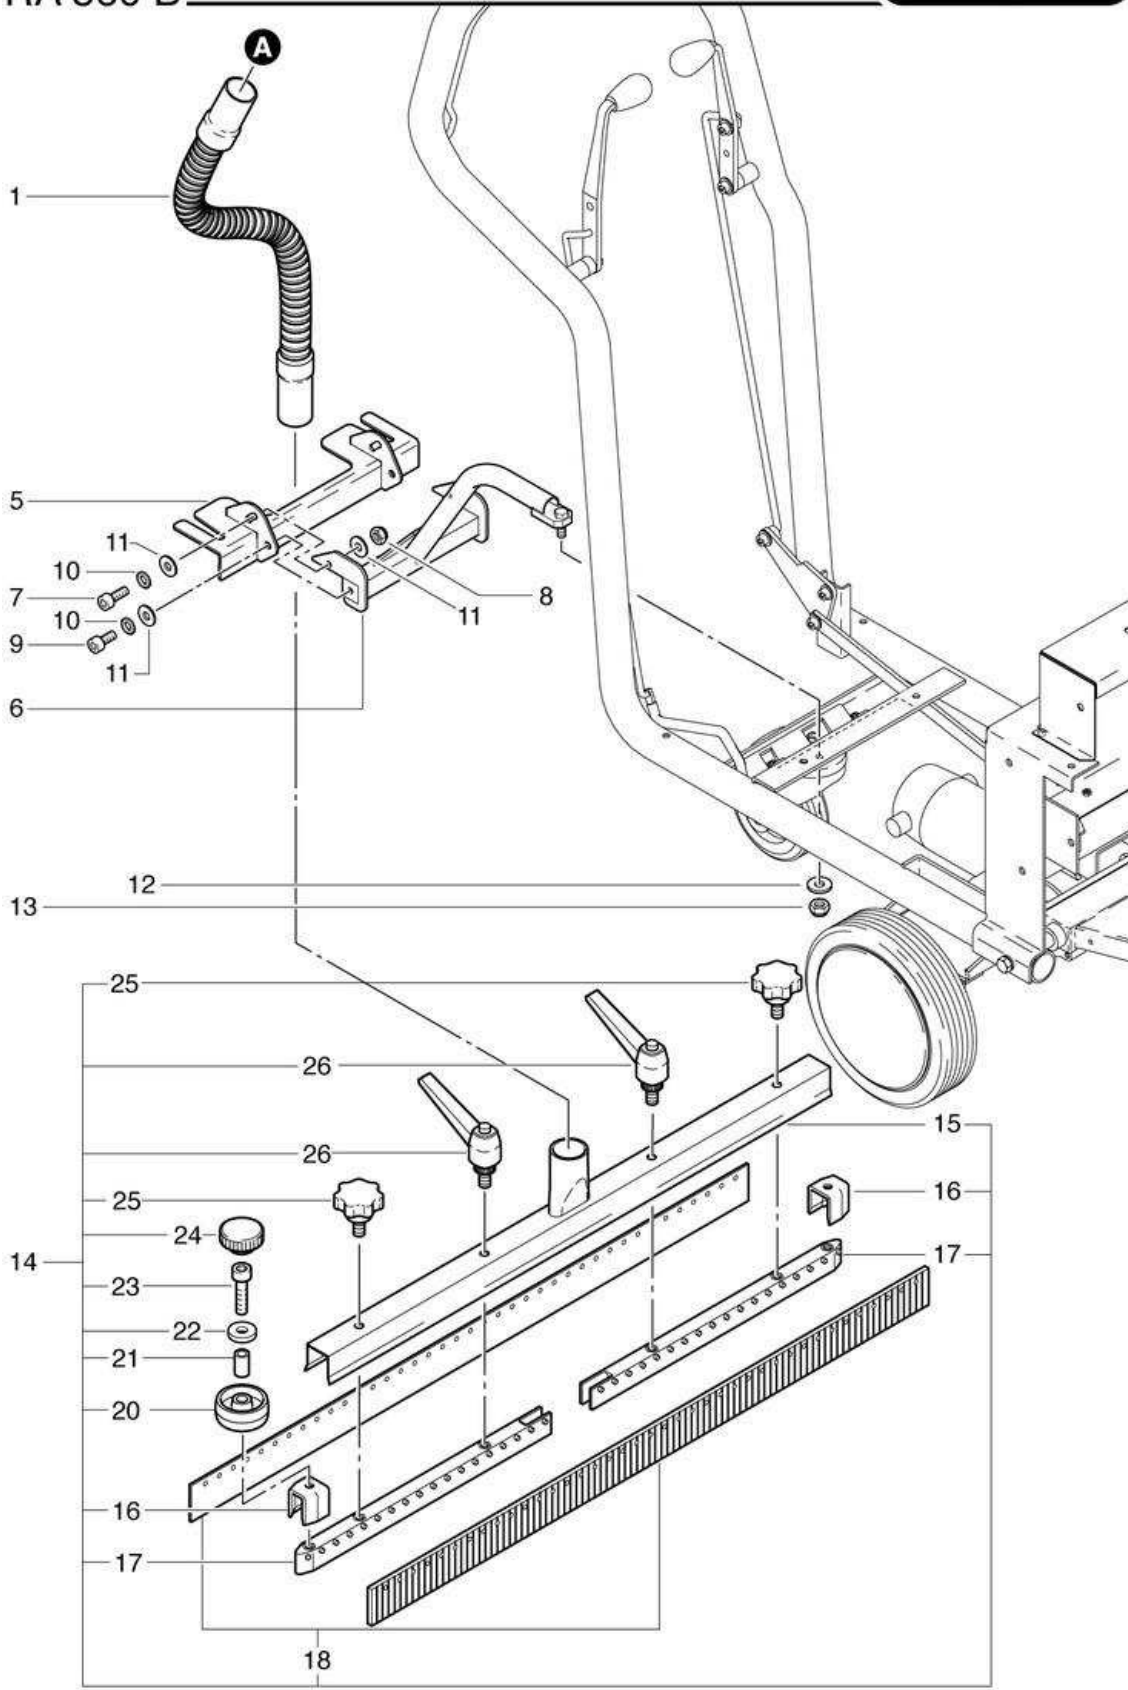

RA 560 B

Tractor nozzle

Stand: 02.10.2017 15:53

RA 560 B

RA 560 B

Saugdüse / Suceur de tonage / Tractor nozzle

B 11-01.2012

RA 560 B

Tractor nozzle

Stand: 02.10.2017 15:53

Position	Ersatzteilenummer	Benennung
1	470.831	Hose complete
5	560.310	Support to nozzle suspension
6	560.305	Support to vacuum nozzle
7	P486 R	Hexagon socket screw M 6x16
8	P492 I	Security screw - nut M 6
9	P486 Q	Hexagon socket screw M 6x12
10	P498 K	Serrated lock washer M 6
11	P496 L	Washer M 6
12	P497 P	Washer M 8
13	P492 H	Security screw - nut M 8
14	560.550	Suction nozzle complete, including items 15-26
15	510.602	Clamping guide
16	530.606	Nozzle end piece
17	530.601	Nozzle insert
18	560.080	Suction lips set, oil and fatsteadily
18	530.080	Suction lips set, standard
20	450.364 F	Fender wheel 50 mm
21	530.609	Distance piece 6/8x27,5 mm
22	P497 M	Washer 6/16x1
23	P486 U	Cylindrical screw M 6x35
24	P494 X	Screw knob M 6x20
25	530.607	Star handle
26	P253 B	Locking handle